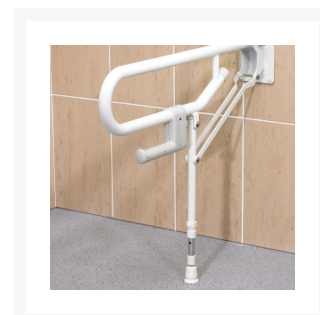

Independent 4 Life

AKW 1800 Series - Hinged Fold-up DBL Hairpin Rail, TRH, ADJ Leg (32mm) White

£71.18 Inc. VAT

Product Code: 01830WH

Product Images

Description

The AKW 1800 Series 765mm long hinged fold-up double hairpin grab rail, adjustable leg and TRH. Constructed from high quality materials with a leg that provides additional strength and stability.

Key benefits:

www.independent4life.co.uk | info@independent4life.co.uk | Tel: 0800 500 3001 | VAT No: 942447711

EORI GB942447711000

- Provides support for multi-user bathrooms
- Designed to fold neatly back to the wall - Ideal when space is limited
- Accommodates user-specific height requirements
- Epoxy resin coating and rust inhibitor treatment - Ensures durability
- Doc M compliant
- Leg can be cutdown to length
- Optional toilet roll holder
- Matching AKW grabrails and accessories also available

Technical details:

- Overall length (mm): 765
- Rail diameter (mm): 32
- Overall projection from the wall (mm): 765
- Height to top of rail (mm): 680
- Exposed fixings on wall plate
- Tested to a maximum load of 30 stone / 200kg this refers to grabrail only