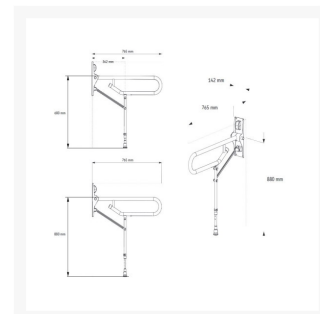

Independent 4 Life

AKW 1800 Series - Hinged Fold-up DBL Hairpin Rail, TRH, ADJ Leg (32mm) White

£71.18 Inc. VAT

Product Code: 01830WH

Product Images

Description

The AKW 1800 Series 765mm long hinged fold-up double hairpin grab rail, adjustable leg and TRH. Constructed from high quality materials with a leg that provides additional strength and stability.

Key benefits:

www.independent4life.co.uk | info@independent4life.co.uk | Tel: 0800 500 3001 | VAT No: 942447711

EORI GB942447711000

- Provides support for multi-user bathrooms
- Designed to fold neatly back to the wall - Ideal when space is limited
- Accommodates user-specific height requirements
- Epoxy resin coating and rust inhibitor treatment - Ensures durability
- Doc M compliant
- Leg can be cutdown to length
- Optional toilet roll holder
- Matching AKW grabrails and accessories also available

Technical details:

- Overall length (mm): 765
- Rail diameter (mm): 32
- Overall projection from the wall (mm): 765
- Height to top of rail (mm): 680
- Exposed fixings on wall plate
- Tested to a maximum load of 30 stone / 200kg this refers to grabrail only

Warranty:

- 1 year manufacturer warranty

Please note:

- Fixings are not included and the installer should select the correct fixing based on wall type

Additional Information

Manufacturer	AKW / Contour
Length (mm)	765
WC Projection (mm)	540/550
Colour	White (RAL 9016)
Surface Finish	Polyester epoxy resin powder coated
Type	Hinged Arm Support with Leg & TRH
Material	Mild Steel
Mounting	Wall
Fixings	Exposed
Adjustable	Fixed Height (No Adjustment)