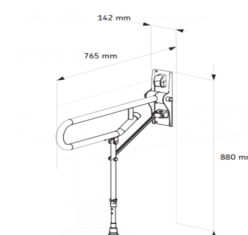

# AKW 1800 Series - Hinged Fold-up DBL Hairpin Rail-ADJ Leg (32mm) SS

£165.25 Inc. VAT

Product Code: 01830SS

## Description

---

Hinged FoldUp Double Hairpin Rail-Adjustable Leg. Constructed from high grade stainless steel to provide strength and longevity.

### Technical details:

- Overall length (mm): 765
- Minimum to maximum height of top rail (mm): 680 to 880
- Rail diameter (mm): 32
- Max user weight 200kg / 30 stone only refers to support rail

## Additional Information

---

Manufacturer	AKW / Contour
Length (mm)	765
WC Projection (mm)	540/550
Colour	Polished Stainless Steel
Type	Hinged Arm Support with Leg
Material	Stainless Steel - Grade 304
Mounting	Wall
Fixings	Exposed
Adjustable	Sideways Adjustable