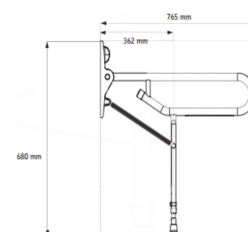

Product Images