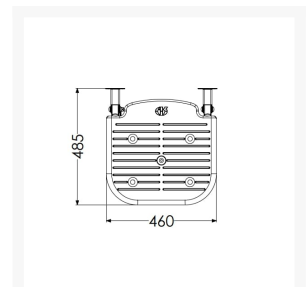

Independent 4 Life

£191.22 Inc. VAT

AKW Advanced Wall Mounted Bariatric Fold-up Moulded Seat w/ Support Leg

Product Code: 04070

Product Images

Description

AKW 4000 series standard bariatric fold-up shower seat with support legs, white moulding with no padding, designed for accommodating varied individual needs.

At the point of installation, seat height can be adjusted between 390mm – 640mm to maximise comfort by accommodating the clients' needs.

Can be folded away and stored against the wall when not in use, allowing the shower to be accessible to all.

This AKW shower seat has a maximum load capacity of 254kg / 40 Stone, wall mounted and is designed for easy cleaning.

Key benefits:

- Made from stainless steel, ensuring durability for long-term use
- Comfortable in use
- +/- 13mm fine adjustment to support leg, allowing for gradient in floor to optimise comfort on a level seating
- Folds compactly against the wall when not in use
- Ideal for any situation requiring a side transfer

Technical details:

- Maximum load capacity (kg / Stone): 254 / 40
- Projection when folded (mm): 155
- Projection of seat from wall (unfolded) (mm): 485
- Width of seat (mm): 460
- Maximum height (mm): 640
- Minimum height (mm): 390
- Materials: Rust-proof stainless steel