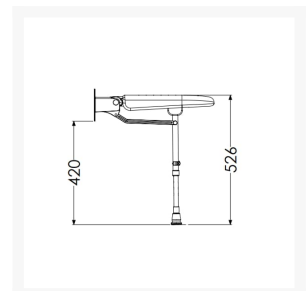

Independent 4 Life

£191.22 Inc. VAT

AKW Advanced Wall Mounted Bariatric Fold-up Moulded Seat w/ Support Leg

Product Code: 04070

Product Images

Description

AKW 4000 series standard bariatric fold-up shower seat with support legs, white moulding with no padding, designed for accommodating varied individual needs.

At the point of installation, seat height can be adjusted between 390mm – 640mm to maximise comfort by accommodating the clients' needs.

Can be folded away and stored against the wall when not in use, allowing the shower to be accessible to all.

This AKW shower seat has a maximum load capacity of 254kg / 40 Stone, wall mounted and is designed for easy cleaning.

Key benefits:

- Made from stainless steel, ensuring durability for long-term use
- Comfortable in use
- +/- 13mm fine adjustment to support leg, allowing for gradient in floor to optimise comfort on a level seating
- Folds compactly against the wall when not in use
- Ideal for any situation requiring a side transfer

Technical details:

- Maximum load capacity (kg / Stone): 254 / 40
- Projection when folded (mm): 155
- Projection of seat from wall (unfolded) (mm): 485
- Width of seat (mm): 460
- Maximum height (mm): 640
- Minimum height (mm): 390
- Materials: Rust-proof stainless steel