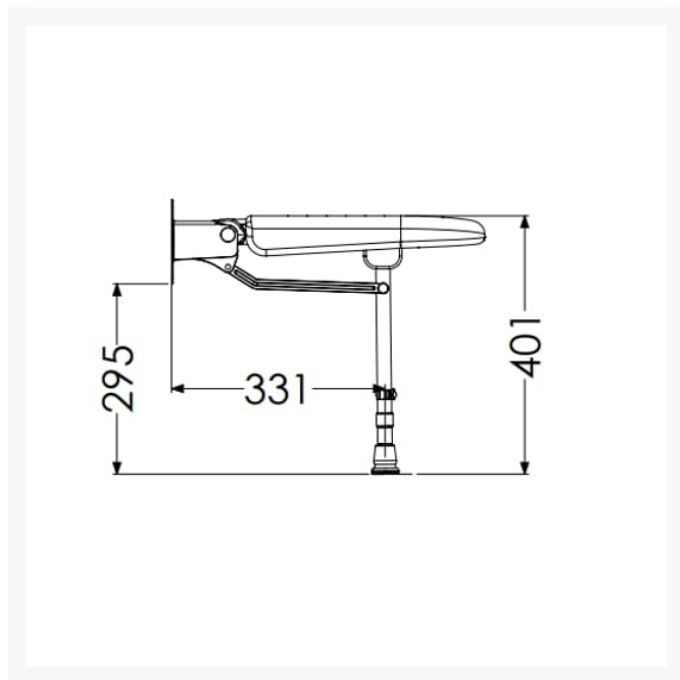

Independent 4 Life

£191.22 Inc. VAT

AKW Advanced Wall Mounted Bariatric Fold-up Moulded Seat w/ Support Leg

Product Code: 04070

Product Images

Description

AKW 4000 series standard bariatric fold-up shower seat with support legs, white moulding with no padding, designed for accommodating varied individual needs.

At the point of installation, seat height can be adjusted between 390mm – 640mm to maximise comfort by accommodating the clients' needs.

Can be folded away and stored against the wall when not in use, allowing the shower to be accessible to all.

This AKW shower seat has a maximum load capacity of 254kg / 40 Stone, wall mounted and is designed for easy cleaning.

Key benefits:

- Made from stainless steel, ensuring durability for long-term use
- Comfortable in use
- +/- 13mm fine adjustment to support leg, allowing for gradient in floor to optimise comfort on a level seating
- Folds compactly against the wall when not in use
- Ideal for any situation requiring a side transfer

Technical details:

- Maximum load capacity (kg / Stone): 254 / 40
- Projection when folded (mm): 155
- Projection of seat from wall (unfolded) (mm): 485
- Width of seat (mm): 460
- Maximum height (mm): 640
- Minimum height (mm): 390
- Materials: Rust-proof stainless steel