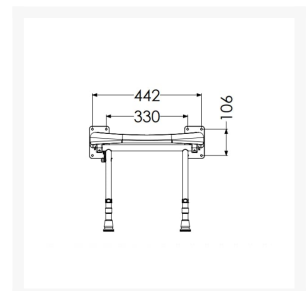

Product Images