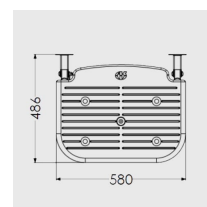

Product Images