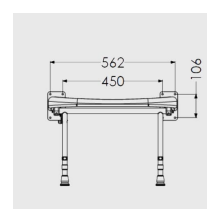

Product Images