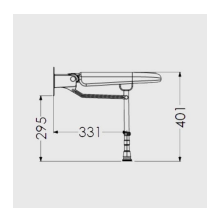

Product Images