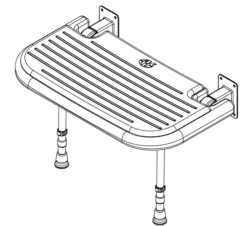

# AKW Rectangular Bariatric (ADA) Fold-up Shower Seat

£338.02 Inc. VAT

Product Code: 04570

## Description

---

AKW 4000 series large extra-wide bariatric fold-up shower seat with legs, white moulded. designed for accommodating varied individual needs. A unique and innovative design provides years of trouble free service with a construction of stainless steel to ensure durability and long term use. No padding.

At the point of installation, seat height can be adjusted between 390mm – 640mm to maximise comfort by accommodating the clients' needs.

Can be folded away and stored against the wall when not in use, allowing accessibility for all.

### Technical details:

- Maximum load capacity (kg / Stone): 317.5 / 50
- Projection when folded (mm): 157
- Projection of seat from wall (unfolded) (mm): 485
- Width of seat (mm): 658
- Maximum height (mm): 640
- Minimum height (mm): 390
- Materials: Rust-proof stainless steel