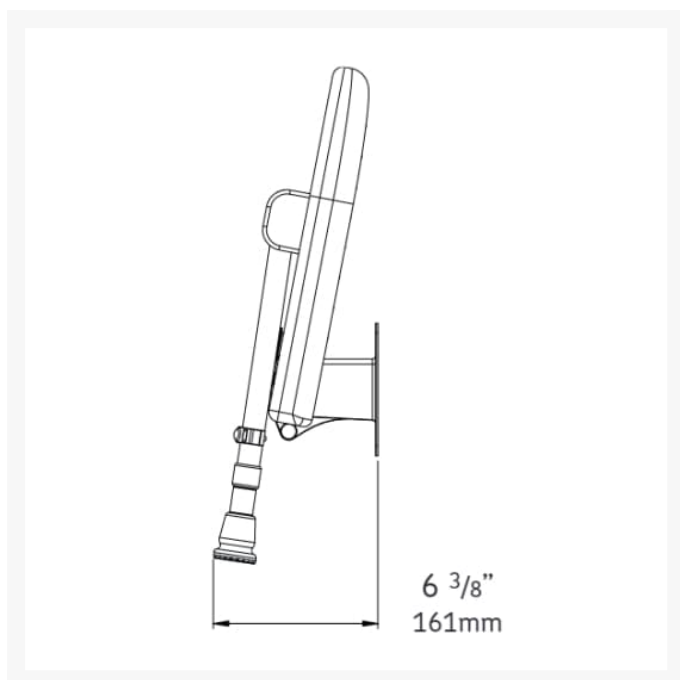

# AKW Rectangular Bariatric (ADA) Fold-up Shower Seat

£338.02 Inc. VAT

Product Code: 04570

## Description

---

AKW 4000 series large extra-wide bariatric fold-up shower seat with legs, white moulded. designed for accommodating varied individual needs. A unique and innovative design provides years of trouble free service with a construction of stainless steel to ensure durability and long term use. No padding.

### Key benefits:

- Made from stainless steel, ensuring durability for long-term use
- Comfortable in use
- +/- 13mm fine adjustment to support leg, allowing for gradient in floor to optimise comfort on a level seating
- Folds compactly against the wall when not in use
- Ideal for any situation where side transfers are required

### Technical details:

- Maximum load capacity (kg / Stone): 317.5 / 50
- Projection when folded (mm): 157
- Projection of seat from wall (unfolded) (mm): 485
- Width of seat (mm): 658
- Maximum height (mm): 640
- Minimum height (mm): 390
- Materials: Rust-proof stainless steel