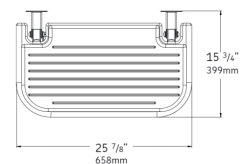

Product Images