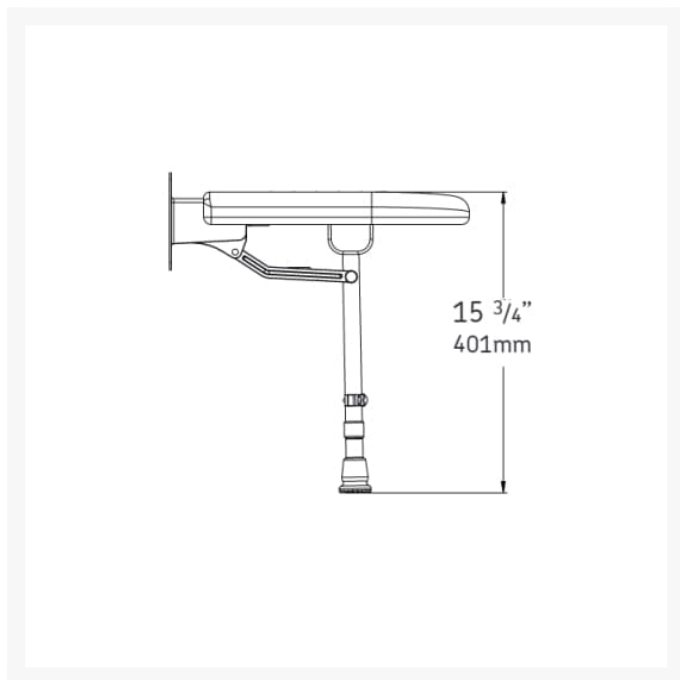

# AKW Rectangular Bariatric (ADA) Fold-up Shower Seat

£338.02 Inc. VAT

Product Code: 04570

## Description

---

AKW 4000 series large extra-wide bariatric fold-up shower seat with legs, white moulded. designed for accommodating varied individual needs. A unique and innovative design provides years of trouble free service with a construction of stainless steel to ensure durability and long term use. No padding.

This AKW shower seat has a maximum load capacity of 317.5kg / 50 Stone, wall mounted and is designed for easy cleaning.

### Technical details:

- Maximum load capacity (kg / Stone): 317.5 / 50
- Projection when folded (mm): 157
- Projection of seat from wall (unfolded) (mm): 485
- Width of seat (mm): 658
- Maximum height (mm): 640
- Minimum height (mm): 390
- Materials: Rust-proof stainless steel