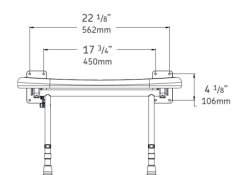

Product Images