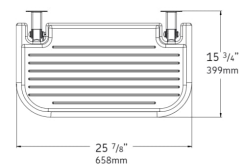

Independent 4 Life

AKW Rectangular (ADA) Fold-up Bariatric Shower Seat - Padded Grey

£433.61 Inc. VAT

Product Code: 04570P

Product Images

Description

AKW 4000 series large extra-wide bariatric rectangular fold-up shower seat, designed for accommodating varied individual needs. The white moulding contrasts with the grey coloured padding aiding the visually impaired, padding provides comfort. Easy to clean the removable seat.

At the point of installation, seat height can be adjusted between 390mm – 640mm to maximise comfort by accommodating the clients' needs.

Can be folded away and stored against the wall when not in use, allowing accessibility for all.

This AKW shower seat has a maximum load capacity of 317.5kg / 50 Stone, wall mounted and is designed for easy cleaning.

Key benefits:

- Made from stainless steel, ensuring durability for long-term use
- Comfortable in use
- +/- 13mm fine adjustment to support leg, allowing for gradient in floor to optimise comfort on a level seating
- Seat pad is easily removable for cleaning
- Folds compactly against the wall when not in use
- Ideal in any situation where side transfer is required
- Cushion fixing lugs prevent the cushion from moving during side transfers

Technical details:

- Maximum load capacity (kg / Stone): 317.5 / 50
- Projection when folded (mm): 161
- Projection of seat from wall (unfolded) (mm): 399
- Width of seat (mm): 658
- Maximum height (mm): 640
- Minimum height (mm): 390
- Materials: Rust-proof stainless steel