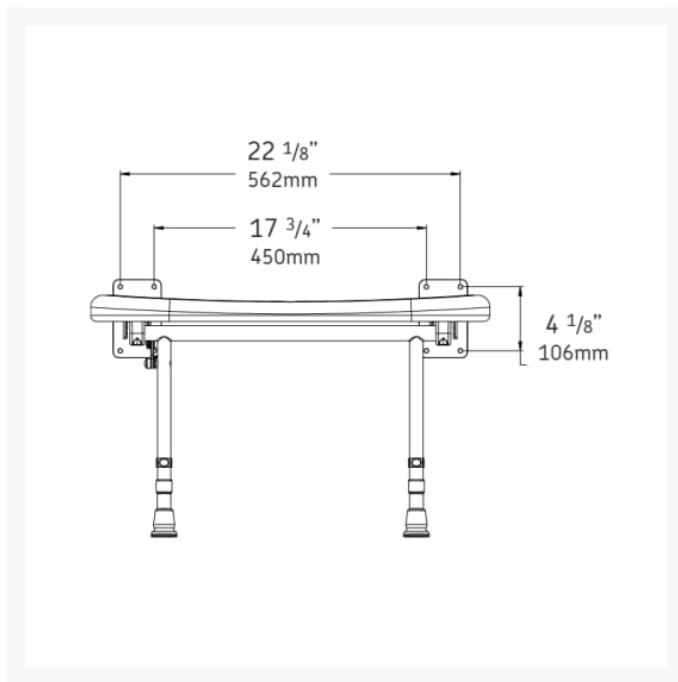

Independent 4 Life

AKW Rectangular (ADA) Fold-up Bariatric Shower Seat - Padded Grey

£433.61 Inc. VAT

Product Code: 04570P

Product Images

Description

AKW 4000 series large extra-wide bariatric rectangular fold-up shower seat, designed for accommodating varied individual needs. The white moulding contrasts with the grey coloured padding aiding the visually impaired, padding provides comfort. Easy to clean the removable seat.

At the point of installation, seat height can be adjusted between 390mm – 640mm to maximise comfort by accommodating the clients' needs.

Can be folded away and stored against the wall when not in use, allowing accessibility for all.

This AKW shower seat has a maximum load capacity of 317.5kg / 50 Stone, wall mounted and is designed for easy cleaning.

Key benefits:

- Made from stainless steel, ensuring durability for long-term use
- Comfortable in use
- +/- 13mm fine adjustment to support leg, allowing for gradient in floor to optimise comfort on a level seating
- Seat pad is easily removable for cleaning
- Folds compactly against the wall when not in use
- Ideal in any situation where side transfer is required
- Cushion fixing lugs prevent the cushion from moving during side transfers

Technical details:

- Maximum load capacity (kg / Stone): 317.5 / 50
- Projection when folded (mm): 161
- Projection of seat from wall (unfolded) (mm): 399
- Width of seat (mm): 658
- Maximum height (mm): 640
- Minimum height (mm): 390
- Materials: Rust-proof stainless steel