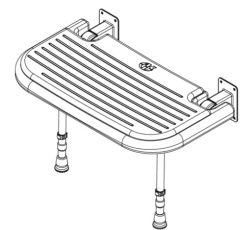

Independent 4 Life

AKW Rectangular (ADA) Fold-up Bariatric Shower Seat - Padded Grey

£433.61 Inc. VAT

Product Code: 04570P

Product Images

Description

AKW 4000 series large extra-wide bariatric rectangular fold-up shower seat, designed for accommodating varied individual needs. The white moulding contrasts with the grey coloured padding aiding the visually impaired, padding provides comfort. Easy to clean the removable seat.

At the point of installation, seat height can be adjusted between 390mm – 640mm to maximise comfort by accommodating the clients' needs.

Can be folded away and stored against the wall when not in use, allowing accessibility for all.

This AKW shower seat has a maximum load capacity of 317.5kg / 50 Stone, wall mounted and is designed for easy cleaning.

Key benefits:

- Made from stainless steel, ensuring durability for long-term use
- Comfortable in use
- +/- 13mm fine adjustment to support leg, allowing for gradient in floor to optimise comfort on a level seating
- Seat pad is easily removable for cleaning
- Folds compactly against the wall when not in use
- Ideal in any situation where side transfer is required
- Cushion fixing lugs prevent the cushion from moving during side transfers

Technical details:

- Maximum load capacity (kg / Stone): 317.5 / 50
- Projection when folded (mm): 161
- Projection of seat from wall (unfolded) (mm): 399
- Width of seat (mm): 658
- Maximum height (mm): 640
- Minimum height (mm): 390
- Materials: Rust-proof stainless steel