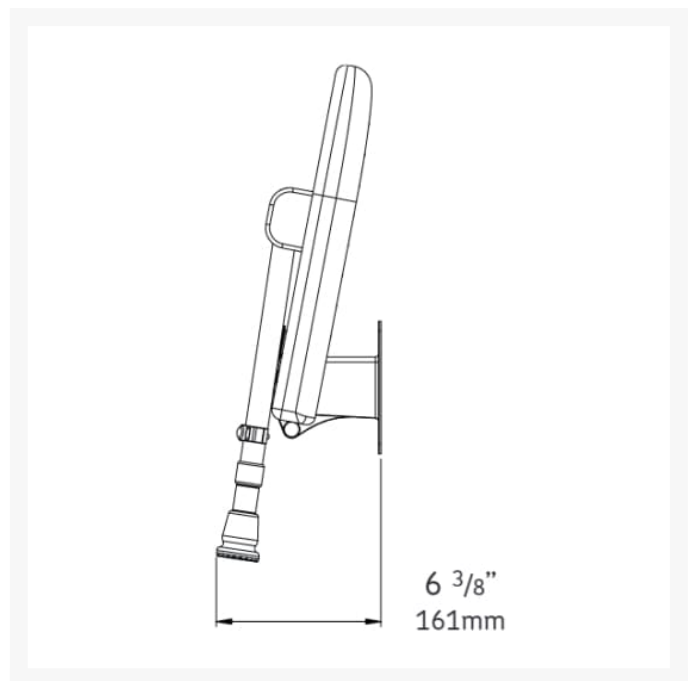

Independent 4 Life

AKW Rectangular (ADA) Fold-up Bariatric Shower Seat - Padded Grey

£433.61 Inc. VAT

Product Code: 04570P

Product Images

Description

AKW 4000 series large extra-wide bariatric rectangular fold-up shower seat, designed for accommodating varied individual needs. The white moulding contrasts with the grey coloured padding aiding the visually impaired, padding provides comfort. Easy to clean the removable seat.

At the point of installation, seat height can be adjusted between 390mm – 640mm to maximise comfort by accommodating the clients' needs.

Can be folded away and stored against the wall when not in use, allowing accessibility for all.

This AKW shower seat has a maximum load capacity of 317.5kg / 50 Stone, wall mounted and is designed for easy cleaning.

Key benefits:

- Made from stainless steel, ensuring durability for long-term use
- Comfortable in use
- +/- 13mm fine adjustment to support leg, allowing for gradient in floor to optimise comfort on a level seating
- Seat pad is easily removable for cleaning
- Folds compactly against the wall when not in use
- Ideal in any situation where side transfer is required
- Cushion fixing lugs prevent the cushion from moving during side transfers

Technical details:

- Maximum load capacity (kg / Stone): 317.5 / 50
- Projection when folded (mm): 161
- Projection of seat from wall (unfolded) (mm): 399
- Width of seat (mm): 658
- Maximum height (mm): 640
- Minimum height (mm): 390
- Materials: Rust-proof stainless steel