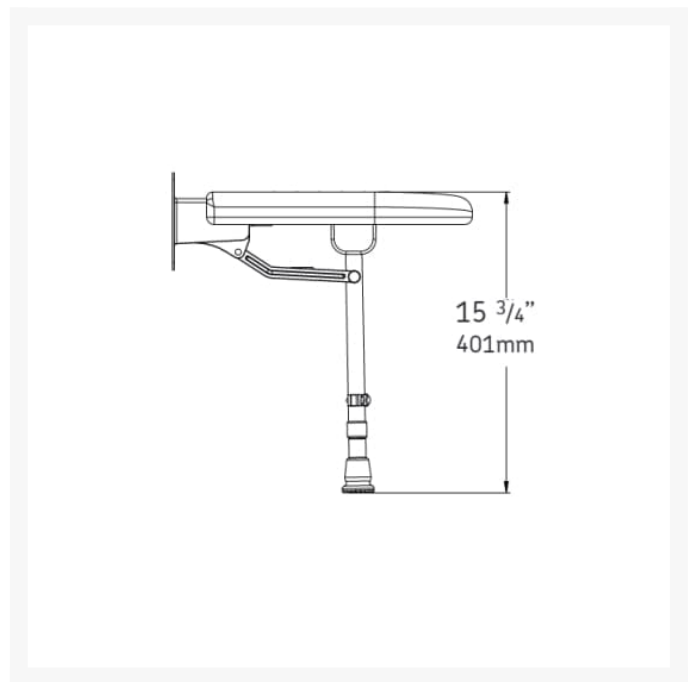

Independent 4 Life

AKW Rectangular (ADA) Fold-up Bariatric Shower Seat - Padded Grey

£433.61 Inc. VAT

Product Code: 04570P

Product Images

Description

AKW 4000 series large extra-wide bariatric rectangular fold-up shower seat, designed for accommodating varied individual needs. The white moulding contrasts with the grey coloured padding aiding the visually impaired, padding provides comfort. Easy to clean the removable seat.

At the point of installation, seat height can be adjusted between 390mm – 640mm to maximise comfort by accommodating the clients' needs.

Can be folded away and stored against the wall when not in use, allowing accessibility for all.

This AKW shower seat has a maximum load capacity of 317.5kg / 50 Stone, wall mounted and is designed for easy cleaning.

Key benefits:

- Made from stainless steel, ensuring durability for long-term use
- Comfortable in use
- +/- 13mm fine adjustment to support leg, allowing for gradient in floor to optimise comfort on a level seating
- Seat pad is easily removable for cleaning
- Folds compactly against the wall when not in use
- Ideal in any situation where side transfer is required
- Cushion fixing lugs prevent the cushion from moving during side transfers

Technical details:

- Maximum load capacity (kg / Stone): 317.5 / 50
- Projection when folded (mm): 161
- Projection of seat from wall (unfolded) (mm): 399
- Width of seat (mm): 658
- Maximum height (mm): 640
- Minimum height (mm): 390
- Materials: Rust-proof stainless steel