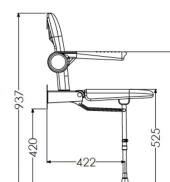

Product Images