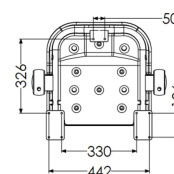

Product Images