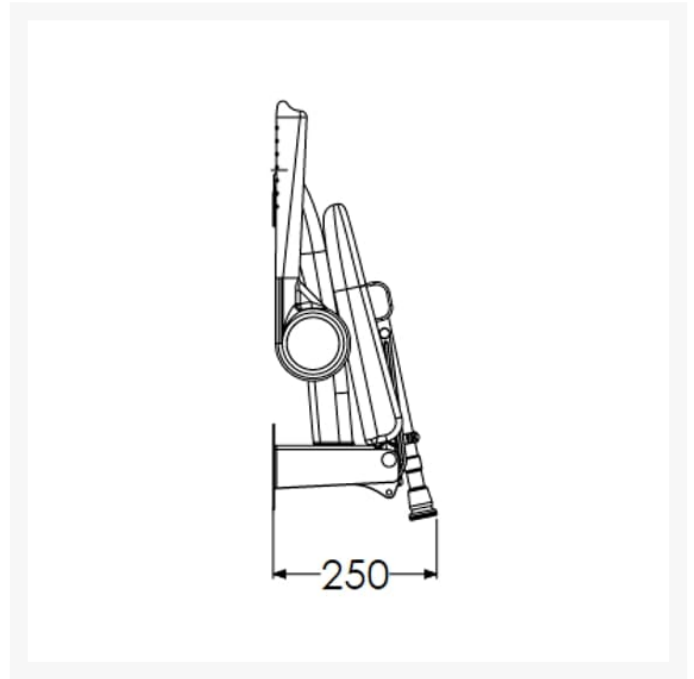

## Description

---

AKW 4000 series bariatric fold-up moulded shower seat with support legs, backrest and padded arms, white mould. Designed to accommodate a variety of individual needs of users. Unique and innovative design provides years of trouble free service. The contrasting blue colour armrests and white mould aids the visually impaired, armrests have independent folding arms making it ideal for situations where side to side transfers are required.

At the point of installation, seat height can be adjusted between 390mm – 640mm to maximise comfort by accommodating the clients' needs.

Can be folded away and stored against the wall when not in use.

This AKW shower seat has a maximum load capacity of 254kg / 40 Stone. Wall mounted.

### Key benefits:

- +/- 13mm fine adjustment to support leg, allowing for gradient in floor to optimise comfort on a level seating
- Sturdy design
- Folds compactly against the wall when not in use
- Independent folding arms make it suitable for side transfer from either side
- Ideal for any situation where side transfer is required

### Technical details:

- Maximum load capacity (kg / Stone): 254 / 40
- Armrest colour: Blue
- Projection when folded (mm): 250
- Projection of seat from wall (unfolded) (mm): 575
- Width of seat (mm): 460
- Maximum height (mm): 640
- Minimum height (mm): 390