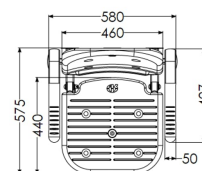

Product Images