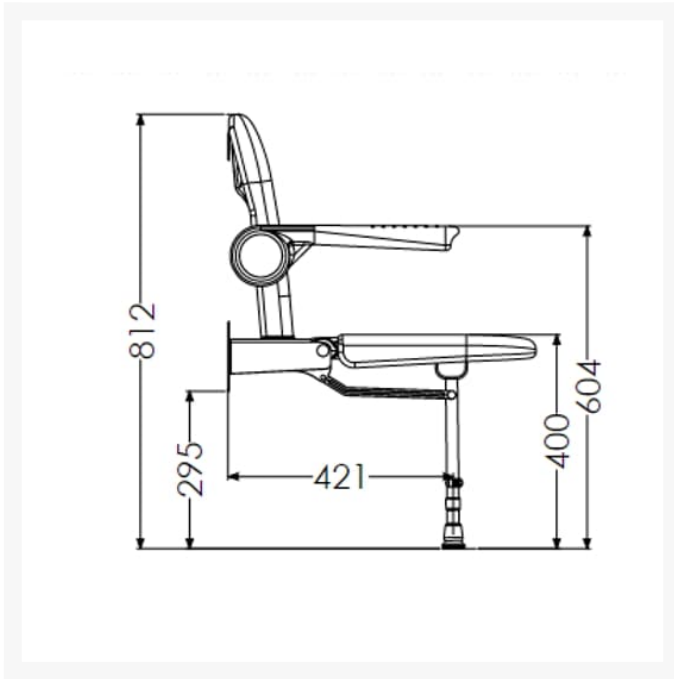

# AKW Advanced Wall Mounted Bariatric Fold-up Moulded Seat w/ Support Legs Back & Blue Padded Arms

£443.42 Inc. VAT

Product Code: 04130

## Description

---

AKW 4000 series bariatric fold-up moulded shower seat with support legs, backrest and padded arms, white mould. Designed to accommodate a variety of individual needs of users. Unique and innovative design provides years of trouble free service. The contrasting blue colour armrests and white mould aids the visually impaired, armrests have independent folding arms making it ideal for situations where side to side transfers are required.

At the point of installation, seat height can be adjusted between 390mm – 640mm to maximise comfort by accommodating the clients' needs.

Can be folded away and stored against the wall when not in use.

This AKW shower seat has a maximum load capacity of 254kg / 40 Stone. Wall mounted.

### Technical details:

- Maximum load capacity (kg / Stone): 254 / 40
- Armrest colour: Blue
- Projection when folded (mm): 250
- Projection of seat from wall (unfolded) (mm): 575
- Width of seat (mm): 460
- Maximum height (mm): 640
- Minimum height (mm): 390