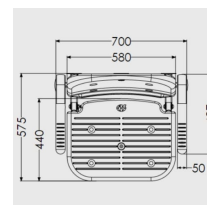

Product Images