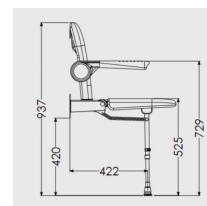

Product Images