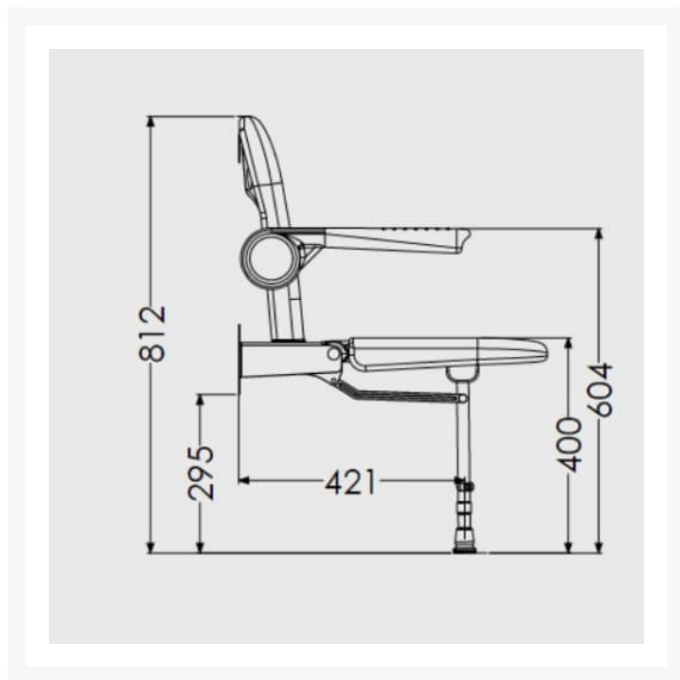

# AKW Advanced Extra Wide Bariatric Fold-up Moulded Seat w/ Support Legs, Back & Blue Padded Arms

Product Code: 04140

## Description

AKW 4000 series extra wide bariatric fold-up moulded shower seat with support legs, backrest and padded arms, white mould. Designed to accommodate a variety of individual needs of users. The contrasting blue colour armrests and white mould aids the visually impaired, armrests have independent folding arms making it ideal for situations where side to side transfers are required.

At the point of installation, seat height can be adjusted between 390mm – 640mm to maximise comfort by accommodating the clients' needs.

Can be folded away and stored against the wall when not in use.

This AKW shower seat has a maximum load capacity of 254kg / 40 Stone, wall mounted.

### Technical details:

- Maximum load capacity (kg / Stone): 254 / 40
- Armrest colour: Blue
- Projection when folded (mm): 250
- Projection of seat from wall (unfolded) (mm): 575
- Width of seat (mm): 580
- Maximum height (mm): 640
- Minimum height (mm): 390
- Materials: Rust-proof stainless steel