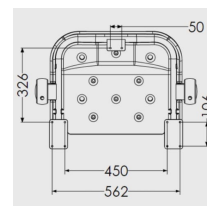

Product Images