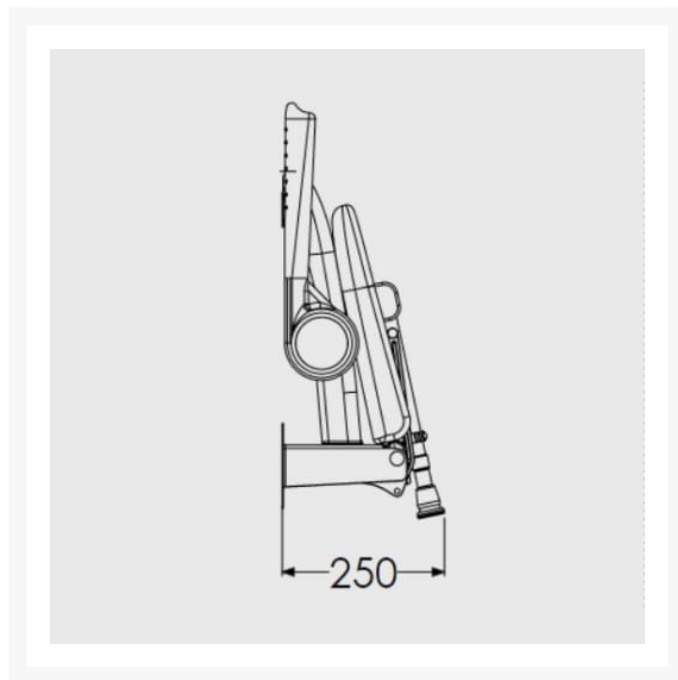

# AKW Advanced Extra Wide Bariatric Fold-up Moulded Seat w/ Support Legs, Back & Blue Padded Arms

Product Code: 04140

## Description

AKW 4000 series extra wide bariatric fold-up moulded shower seat with support legs, backrest and padded arms, white mould. Designed to accommodate a variety of individual needs of users. The contrasting blue colour armrests and white mould aids the visually impaired, armrests have independent folding arms making it ideal for situations where side to side transfers are required.

At the point of installation, seat height can be adjusted between 390mm – 640mm to maximise comfort by accommodating the clients' needs.

Can be folded away and stored against the wall when not in use.

This AKW shower seat has a maximum load capacity of 254kg / 40 Stone, wall mounted.

### Technical details:

- Maximum load capacity (kg / Stone): 254 / 40
- Armrest colour: Blue
- Projection when folded (mm): 250
- Projection of seat from wall (unfolded) (mm): 575
- Width of seat (mm): 580
- Maximum height (mm): 640
- Minimum height (mm): 390
- Materials: Rust-proof stainless steel