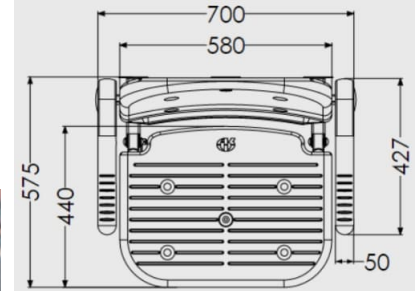

Independent 4 Life

£601.00 Inc. VAT

AKW Advanced Wall Mounted Extra Wide Bariatric Fold-up Moulded Seat w/ Support Legs, Back & Grey Padded Arms

Product Code: 04240

Product Images

Description

AKW 4000 series extra wide bariatric fold-up moulded shower seat with support legs, backrest and padded arms, white moulded, designed to accommodate a variety of individual needs of users. The contrasting grey colour armrests and white mould aids the visually impaired, armrests have independent folding arms making it ideal for situations where side to side transfers are required.

At the point of installation, seat height can be adjusted between 390mm – 640mm to maximise comfort by accommodating the clients' needs.

Can be folded away and stored against the wall when not in use.

This AKW shower seat has a maximum load capacity of 254kg / 40 Stone, wall mounted.

Key benefits:

- +/- 13mm fine adjustment to support leg, allowing for gradient in floor to optimise comfort on a level seating
- Folds compactly against the wall when not in use
- Independent folding arms make it suitable for side transfer from either side
- Ideal for any situation where side transfer is required

Technical details:

- Maximum load capacity (kg / Stone): 254 / 40
- Armrest colour: Blue
- Projection when folded (mm): 250
- Projection of seat from wall (unfolded) (mm): 575
- Width of seat (mm): 580
- Maximum height (mm): 640
- Minimum height (mm): 390
- Materials: Rust-proof stainless steel