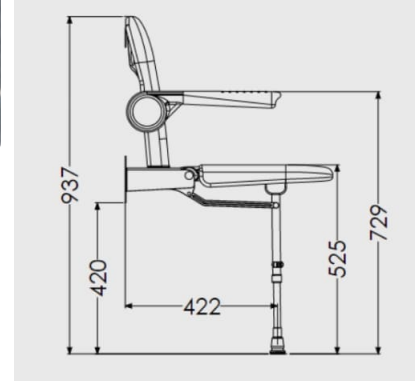

Independent 4 Life

£601.00 Inc. VAT

AKW Advanced Wall Mounted Extra Wide Bariatric Fold-up Moulded Seat w/ Support Legs, Back & Grey Padded Arms

Product Code: 04240

Product Images

Description

AKW 4000 series extra wide bariatric fold-up moulded shower seat with support legs, backrest and padded arms, white moulded, designed to accommodate a variety of individual needs of users. The contrasting grey colour armrests and white mould aids the visually impaired, armrests have independent folding arms making it ideal for situations where side to side transfers are required.

At the point of installation, seat height can be adjusted between 390mm – 640mm to maximise comfort by accommodating the clients' needs.

Can be folded away and stored against the wall when not in use.

This AKW shower seat has a maximum load capacity of 254kg / 40 Stone, wall mounted.

Key benefits:

- +/- 13mm fine adjustment to support leg, allowing for gradient in floor to optimise comfort on a level seating
- Folds compactly against the wall when not in use
- Independent folding arms make it suitable for side transfer from either side
- Ideal for any situation where side transfer is required

Technical details:

- Maximum load capacity (kg / Stone): 254 / 40
- Armrest colour: Blue
- Projection when folded (mm): 250
- Projection of seat from wall (unfolded) (mm): 575
- Width of seat (mm): 580
- Maximum height (mm): 640
- Minimum height (mm): 390
- Materials: Rust-proof stainless steel