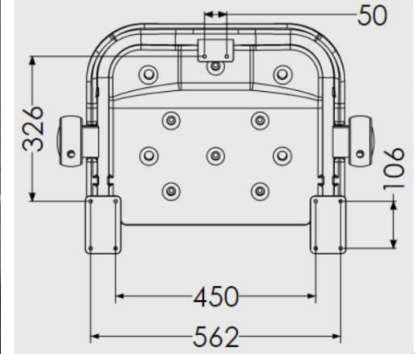

Product Images