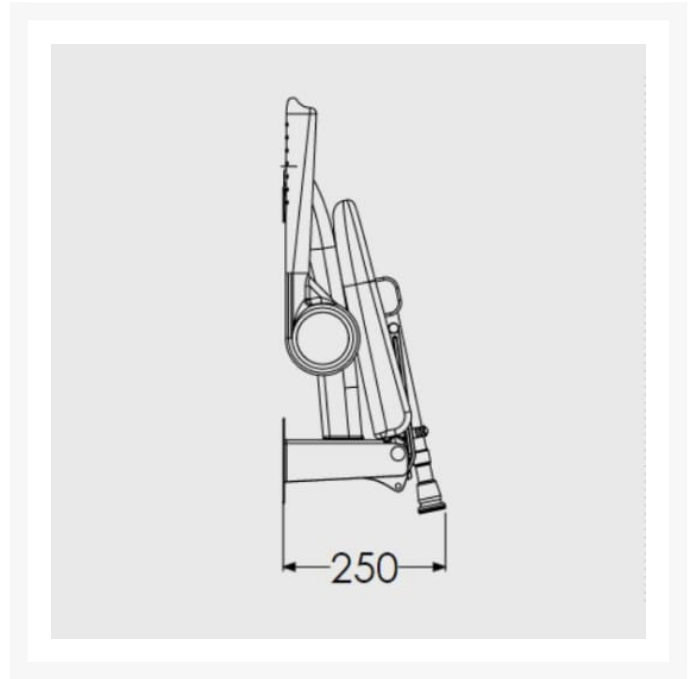

Independent 4 Life

£601.00 Inc. VAT

AKW Advanced Wall Mounted Extra Wide Bariatric Fold-up Moulded Seat w/ Support Legs, Back & Grey Padded Arms

Product Code: 04240

Product Images

Description

AKW 4000 series extra wide bariatric fold-up moulded shower seat with support legs, backrest and padded arms, white moulded, designed to accommodate a variety of individual needs of users. The contrasting grey colour armrests and white mould aids the visually impaired, armrests have independent folding arms making it ideal for situations where side to side transfers are required.

At the point of installation, seat height can be adjusted between 390mm – 640mm to maximise comfort by accommodating the clients' needs.

Can be folded away and stored against the wall when not in use.

This AKW shower seat has a maximum load capacity of 254kg / 40 Stone, wall mounted.

Key benefits:

- +/- 13mm fine adjustment to support leg, allowing for gradient in floor to optimise comfort on a level seating
- Folds compactly against the wall when not in use
- Independent folding arms make it suitable for side transfer from either side
- Ideal for any situation where side transfer is required

Technical details:

- Maximum load capacity (kg / Stone): 254 / 40
- Armrest colour: Blue
- Projection when folded (mm): 250
- Projection of seat from wall (unfolded) (mm): 575
- Width of seat (mm): 580
- Maximum height (mm): 640
- Minimum height (mm): 390
- Materials: Rust-proof stainless steel