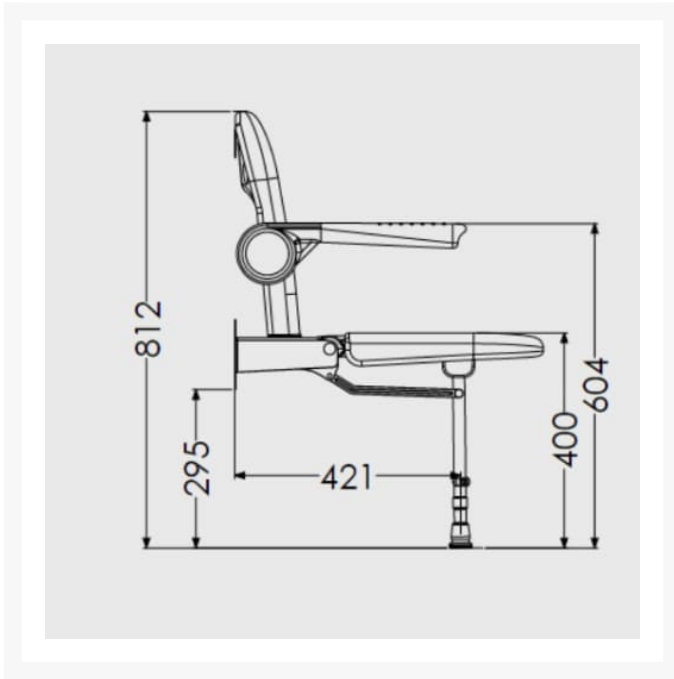

Independent 4 Life

£601.00 Inc. VAT

AKW Advanced Wall Mounted Extra Wide Bariatric Fold-up Moulded Seat w/ Support Legs, Back & Grey Padded Arms

Product Code: 04240

Product Images

Description

AKW 4000 series extra wide bariatric fold-up moulded shower seat with support legs, backrest and padded arms, white moulded, designed to accommodate a variety of individual needs of users. The contrasting grey colour armrests and white mould aids the visually impaired, armrests have independent folding arms making it ideal for situations where side to side transfers are required.

At the point of installation, seat height can be adjusted between 390mm – 640mm to maximise comfort by accommodating the clients' needs.

Can be folded away and stored against the wall when not in use.

This AKW shower seat has a maximum load capacity of 254kg / 40 Stone, wall mounted.

Key benefits:

- +/- 13mm fine adjustment to support leg, allowing for gradient in floor to optimise comfort on a level seating
- Folds compactly against the wall when not in use
- Independent folding arms make it suitable for side transfer from either side
- Ideal for any situation where side transfer is required

Technical details:

- Maximum load capacity (kg / Stone): 254 / 40
- Armrest colour: Blue
- Projection when folded (mm): 250
- Projection of seat from wall (unfolded) (mm): 575
- Width of seat (mm): 580
- Maximum height (mm): 640
- Minimum height (mm): 390
- Materials: Rust-proof stainless steel