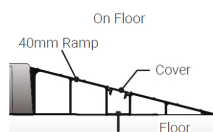

## Product Images

Actual height for 40mm ramp is 38.5mm

### Technical details:

- Width (mm): 1800 (can be cut to length)
- Actual height (mm): 38.5
- Depth of ramp (mm): 145