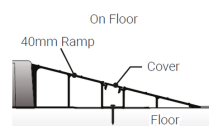

Independent 4 Life

AKW 40x900x900mm Corner Braddan Shower Tray Ramp - Cut to Length

£58.36 Inc. VAT

Product Code: 25003

Product Images

Actual height for 40mm ramp is 38.5mm

Description

The AKW 40mm high 900x900mm corner entry ramp is designed to be used with the AKW Braddan shower when the tray is surface mounted, providing the user/carer with easy and safe access to the shower tray.

The ramp can be cut to the required length to suit the users/shower tray requirements.

Only compatible with the AKW Braddan shower tray.

Key benefits:

- For surface mounted Braddan shower trays
- Allows easy wheelchair access
- Made from Aluminium
- Includes ramp corner joining piece
- Includes end caps

Technical details:

- Size (mm): 900x900 (can be cut to length)
- Actual height (mm): 38.5
- Depth of ramp (mm): 145

Warranty:

- Lifetime manufacturer warranty

Additional Information

Manufacturer	AKW / Contour
Height (mm)	40
Width (mm)	900x900
Depth (mm)	145
Material	Aluminium