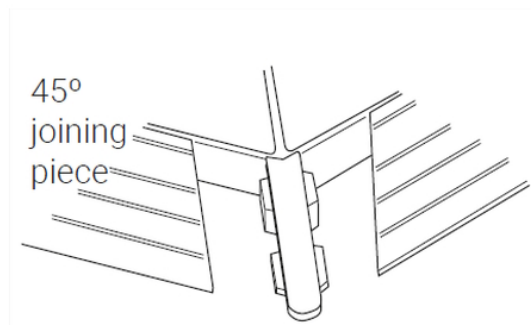

Independent 4 Life

AKW 40x900x900mm Corner Braddan Shower Tray Ramp - Cut to Length

£58.36 Inc. VAT

Product Code: 25003

Product Images

Actual height for 40mm ramp is 38.5mm

Description

The AKW 40mm high 900x900mm corner entry ramp is designed to be used with the AKW Braddan shower when the tray is surface mounted, providing the user/carer with easy and safe access to the shower tray.

The ramp can be cut to the required length to suit the users/shower tray requirements.

Only compatible with the AKW Braddan shower tray.

Key benefits:

- For surface mounted Braddan shower trays
- Allows easy wheelchair access
- Made from Aluminium
- Includes ramp corner joining piece
- Includes end caps

Compatible shower trays:

- AKW Braddan

Alternative versions:

- AKW product code: 25002 - 1800mm straight 40mm high
- AKW product code: 25000 - 1800mm straight 20mm high
- AKW product code: 25001 - 900x900 corner 20mm high

Technical details:

- Size (mm): 900x900 (can be cut to length)
- Actual height (mm): 38.5
- Depth of ramp (mm): 145

Warranty:

- Lifetime manufacturer warranty

Additional Information

Manufacturer	AKW / Contour
Height (mm)	40
Width (mm)	900x900
Depth (mm)	145
Material	Aluminium