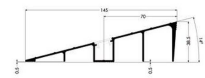

Independent 4 Life

AKW 40x900x900mm Corner Braddan Shower Tray Ramp - Cut to Length

£58.36 Inc. VAT

Product Code: 25003

Product Images

Actual height for 40mm ramp is 38.5mm

Description

The AKW 40mm high 900x900mm corner entry ramp is designed to be used with the AKW Braddan shower when the tray is surface mounted, providing the user/carer with easy and safe access to the shower tray.

The ramp can be cut to the required length to suit the users/shower tray requirements.

Only compatible with the AKW Braddan shower tray.

Key benefits:

- For surface mounted Braddan shower trays
- Allows easy wheelchair access
- Made from Aluminium
- Includes ramp corner joining piece
- Includes end caps

Technical details:

- Size (mm): 900x900 (can be cut to length)
- Actual height (mm): 38.5
- Depth of ramp (mm): 145

Warranty:

- Lifetime manufacturer warranty

Additional Information

Manufacturer	AKW / Contour
Height (mm)	40
Width (mm)	900x900
Depth (mm)	145
Material	Aluminium