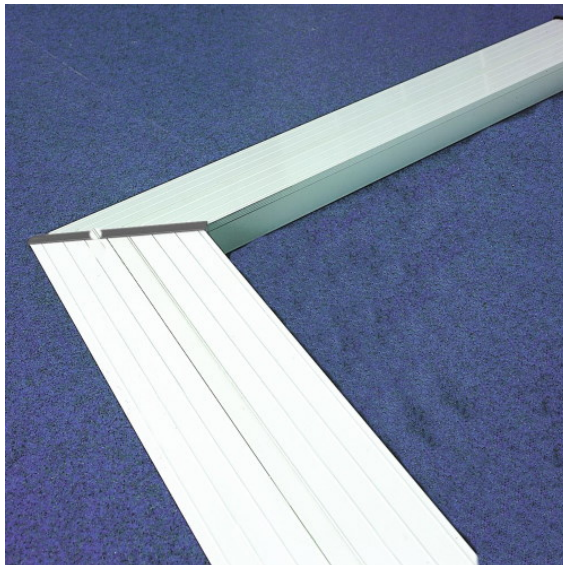

Independent 4 Life

AKW 40x900x900mm Corner Braddan Shower Tray Ramp - Cut to Length

£58.36 Inc. VAT

Product Code: 25003

Product Images

Actual height for 40mm ramp is 38.5mm

Description

The AKW 40mm high 900x900mm corner entry ramp is designed to be used with the AKW Braddan shower when the tray is surface mounted, providing the user/carer with easy and safe access to the shower tray.

The ramp can be cut to the required length to suit the users/shower tray requirements.

Only compatible with the AKW Braddan shower tray.

Key benefits:

- For surface mounted Braddan shower trays
- Allows easy wheelchair access
- Made from Aluminium
- Includes ramp corner joining piece
- Includes end caps

Compatible shower trays:

- AKW Braddan

Alternative versions:

- AKW product code: 25002 - 1800mm straight 40mm high
- AKW product code: 25000 - 1800mm straight 20mm high
- AKW product code: 25001 - 900x900 corner 20mm high

Technical details:

- Size (mm): 900x900 (can be cut to length)
- Actual height (mm): 38.5
- Depth of ramp (mm): 145

Warranty:

- Lifetime manufacturer warranty

Additional Information

Manufacturer	AKW / Contour
Height (mm)	40
Width (mm)	900x900
Depth (mm)	145
Material	Aluminium