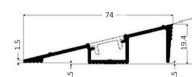

Independent 4 Life

AKW 20x900x900mm Corner Braddan Shower Tray Ramp - Cut to Length

£37.00 Inc. VAT

Product Code: 25001

Product Images

Actual height for 20mm ramp is 19.4mm

Description

The AKW 20mm high 900x900mm corner entry ramp is designed to be used with the AKW Braddan shower when the tray is semi-recessed, providing the user/carer with easy and safe access to the shower tray.

The ramp can be cut to the required length to suit the users/shower tray requirements.

Only compatible with the AKW Braddan shower tray.

Key benefits:

- For semi-recessed Braddan shower trays
- Allows easy wheelchair access
- Made from Aluminium
- Includes ramp corner joining piece
- Includes end caps

Technical details:

- Size (mm): 900x900 (can be cut to length)
- Actual height (mm): 19.4
- Depth of ramp (mm): 74

Warranty:

- Lifetime manufacturer warranty

Additional Information

Manufacturer	AKW / Contour
Height (mm)	20
Width (mm)	900x900
Depth (mm)	74
Material	Aluminium