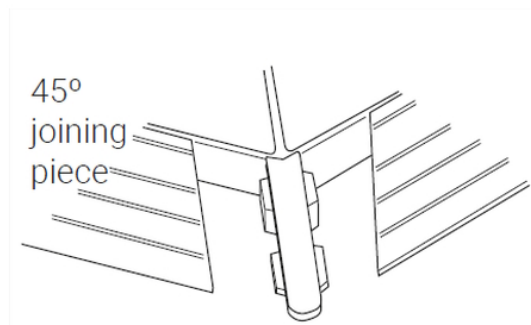

Independent 4 Life

AKW 20x900x900mm Corner Braddan Shower Tray Ramp - Cut to Length

£37.00 Inc. VAT

Product Code: 25001

Product Images

Actual height for 20mm ramp is 19.4mm

Description

The AKW 20mm high 900x900mm corner entry ramp is designed to be used with the AKW Braddan shower when the tray is semi-recessed, providing the user/carer with easy and safe access to the shower tray.

The ramp can be cut to the required length to suit the users/shower tray requirements.

Only compatible with the AKW Braddan shower tray.

Key benefits:

- For semi-recessed Braddan shower trays
- Allows easy wheelchair access
- Made from Aluminium
- Includes ramp corner joining piece
- Includes end caps

Compatible shower trays:

- AKW Braddan

Alternative versions:

- AKW product code: 25002 - 1800mm straight 40mm high
- AKW product code: 25000 - 1800mm straight 20mm high
- AKW product code: 25003 - 900x900 corner 40mm high

Technical details:

- Size (mm): 900x900 (can be cut to length)
- Actual height (mm): 19.4
- Depth of ramp (mm): 74

Warranty:

- Lifetime manufacturer warranty

Additional Information

Manufacturer	AKW / Contour
Height (mm)	20
Width (mm)	900x900
Depth (mm)	74
Material	Aluminium