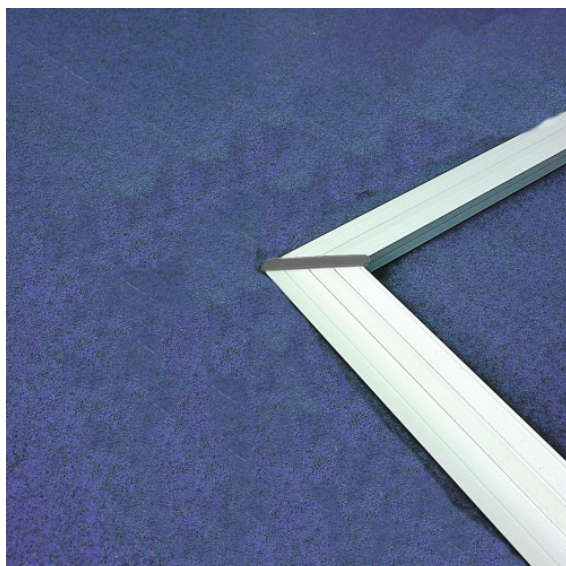

Independent 4 Life

AKW 20x900x900mm Corner Braddan Shower Tray Ramp - Cut to Length

£37.00 Inc. VAT

Product Code: 25001

Product Images

Actual height for 20mm ramp is 19.4mm

Description

The AKW 20mm high 900x900mm corner entry ramp is designed to be used with the AKW Braddan shower when the tray is semi-recessed, providing the user/carer with easy and safe access to the shower tray.

The ramp can be cut to the required length to suit the users/shower tray requirements.

Only compatible with the AKW Braddan shower tray.

Key benefits:

- For semi-recessed Braddan shower trays
- Allows easy wheelchair access
- Made from Aluminium
- Includes ramp corner joining piece
- Includes end caps

Compatible shower trays:

- AKW Braddan

Alternative versions:

- AKW product code: 25002 - 1800mm straight 40mm high
- AKW product code: 25000 - 1800mm straight 20mm high
- AKW product code: 25003 - 900x900 corner 40mm high

Technical details:

- Size (mm): 900x900 (can be cut to length)
- Actual height (mm): 19.4
- Depth of ramp (mm): 74

Warranty:

- Lifetime manufacturer warranty

Additional Information

Manufacturer	AKW / Contour
Height (mm)	20
Width (mm)	900x900
Depth (mm)	74
Material	Aluminium