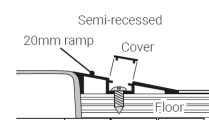

Independent 4 Life

AKW 20x900x900mm Corner Braddan Shower Tray Ramp - Cut to Length

£37.00 Inc. VAT

Product Code: 25001

Product Images

Actual height for 20mm ramp is 19.4mm

Description

The AKW 20mm high 900x900mm corner entry ramp is designed to be used with the AKW Braddan shower when the tray is semi-recessed, providing the user/carer with easy and safe access to the shower tray.

The ramp can be cut to the required length to suit the users/shower tray requirements.

Only compatible with the AKW Braddan shower tray.

Key benefits:

- For semi-recessed Braddan shower trays
- Allows easy wheelchair access
- Made from Aluminium
- Includes ramp corner joining piece
- Includes end caps

Technical details:

- Size (mm): 900x900 (can be cut to length)
- Actual height (mm): 19.4
- Depth of ramp (mm): 74

Warranty:

- Lifetime manufacturer warranty

Additional Information

Manufacturer	AKW / Contour
Height (mm)	20
Width (mm)	900x900
Depth (mm)	74
Material	Aluminium