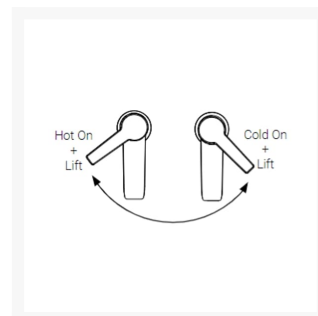

Independent 4 Life

AKW Monobloc Spray Mixer Tap - Polished Chrome

£75.20 Inc. VAT

Product Code: 23118

Product Images