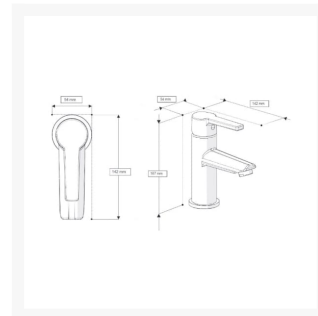

# Description

---

Monobloc spray mixer tap 70mm extended lever, ideal for domestic bathrooms, WRAS approved.

## Key benefits:

- User-friendly 70mm lever
- Flexible water hoses
- Single lever control
- Suitable for low pressure and high pressure installations
- Allows compatibility with a wide range of basins
- Doc M compliant

## Technical details:

- Min. inlet pressure (Bar): 0.2 - 5
- Suitable for use with either one or two tap hole basins
- 2 x Flow limiter connector included
- Finish: polished chrome
- Colour: chrome