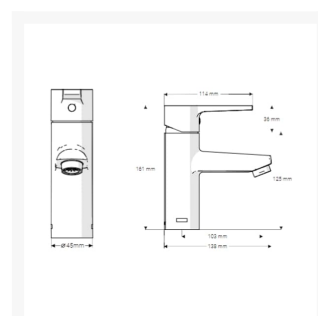

# Description

---

Monobloc spray mixer tap 70mm extended lever, ideal for domestic bathrooms, WRAS approved.

## Technical details:

- Min. inlet pressure (Bar): 0.2 - 5
- Suitable for use with either one or two tap hole basins
- 2 x Flow limiter connector included
- Finish: polished chrome
- Colour: chrome