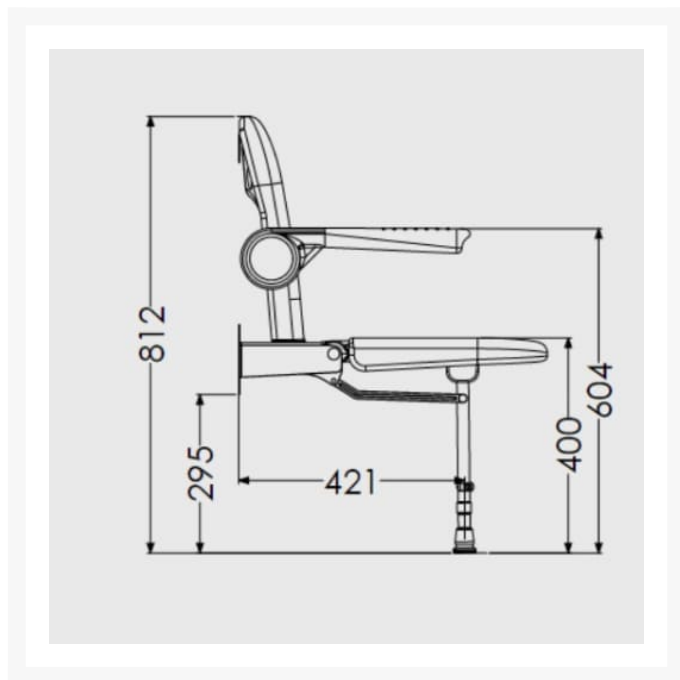

# **AKW Advanced Wall Mounted Extra Wide Bariatric Fold-up Moulded Seat w/ Support Legs Grey Padded Seat Back & Arms**

Product Code: 04240P

## Description

AKW 4000 series extra wide bariatric fold-up shower seat with support legs. The white moulded shower seat has an inset padded seat, backrest and arms, designed to accommodate a variety of individual needs of users, its unique and innovative design provides years of trouble free service. The contrasting grey coloured padding and white mould aids the visually impaired, the padding provides comfort. The seat pad can be easily removed allowing easier cleaning.

At the point of installation, seat height can be adjusted between 390mm – 640mm to maximise comfort by accommodating the clients' needs.

Can be folded away and stored against the wall when not in use.

This AKW shower seat has a maximum load capacity of 254kg / 40 Stone, wall mounted and is designed for easy cleaning.

EORI GB942447711000

- Projection when folded (mm): 250
- Projection of seat from wall (unfolded) (mm): 575
- Width of seat (mm): 580
- Maximum height (mm): 640
- Minimum height (mm): 390
- Materials: Rust-proof stainless steel