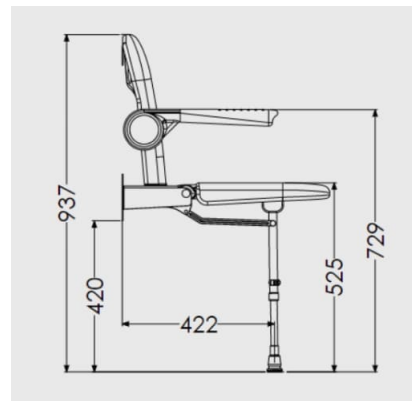

## Description

AKW 4000 series extra wide bariatric fold-up shower seat with support legs. The white moulded shower seat has an inset padded seat, backrest and arms, designed to accommodate a variety of individual needs of users, its unique and innovative design provides years of trouble free service. The contrasting grey coloured padding and white mould aids the visually impaired, the padding provides comfort. The seat pad can be easily removed allowing easier cleaning.

At the point of installation, seat height can be adjusted between 390mm – 640mm to maximise comfort by accommodating the clients' needs.

Can be folded away and stored against the wall when not in use.

This AKW shower seat has a maximum load capacity of 254kg / 40 Stone, wall mounted and is designed for easy cleaning.

### Technical details:

- Maximum load capacity (kg / Stone): 254 / 40
- Armrest colour: Grey
- Seat colour: Grey
- Back colour: Grey

[www.independent4life.co.uk](http://www.independent4life.co.uk) | [info@independent4life.co.uk](mailto:info@independent4life.co.uk) | Tel: 0800 500 3001 | VAT No: 942447711

EORI GB942447711000

- Projection when folded (mm): 250
- Projection of seat from wall (unfolded) (mm): 575
- Width of seat (mm): 580
- Maximum height (mm): 640
- Minimum height (mm): 390
- Materials: Rust-proof stainless steel