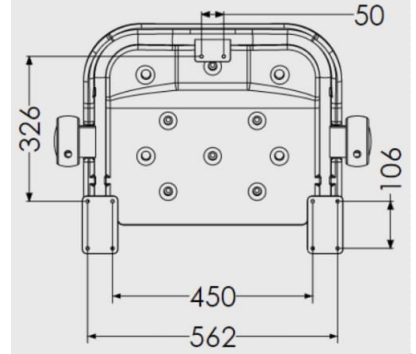

Product Images