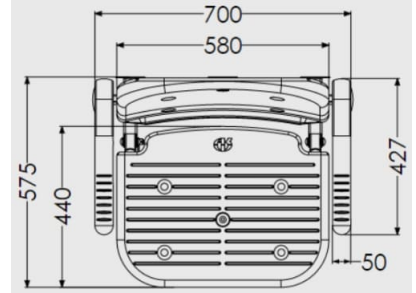

Product Images