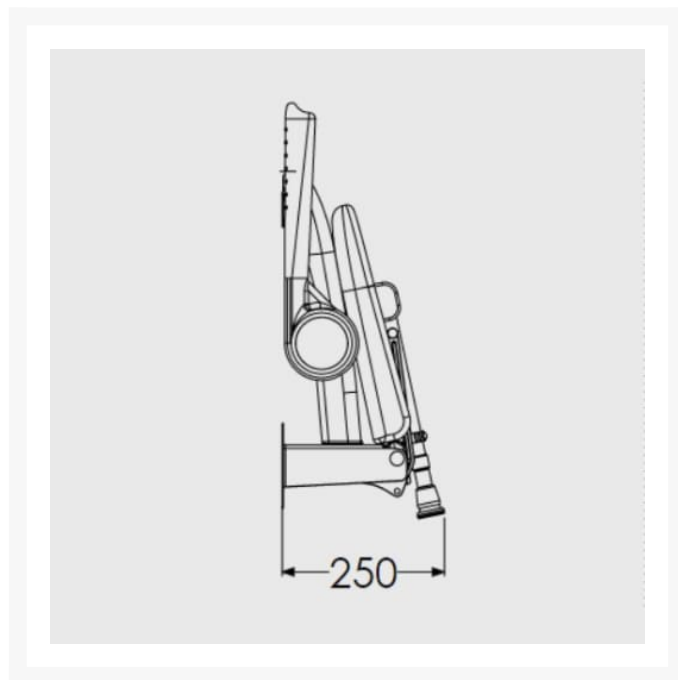

# **AKW Advanced Wall Mounted Extra Wide Bariatric Fold-up Moulded Seat w/ Support Legs Grey Padded Seat Back & Arms**

Product Code: 04240P

## Description

AKW 4000 series extra wide bariatric fold-up shower seat with support legs. The white moulded shower seat has an inset padded seat, backrest and arms, designed to accommodate a variety of individual needs of users, its unique and innovative design provides years of trouble free service. The contrasting grey coloured padding and white mould aids the visually impaired, the padding provides comfort. The seat pad can be easily removed allowing easier cleaning.

At the point of installation, seat height can be adjusted between 390mm – 640mm to maximise comfort by accommodating the clients' needs.

Can be folded away and stored against the wall when not in use.

This AKW shower seat has a maximum load capacity of 254kg / 40 Stone, wall mounted and is designed for easy cleaning.

EORI GB942447711000

- Projection when folded (mm): 250
- Projection of seat from wall (unfolded) (mm): 575
- Width of seat (mm): 580
- Maximum height (mm): 640
- Minimum height (mm): 390
- Materials: Rust-proof stainless steel