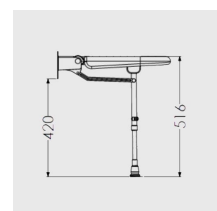

Product Images