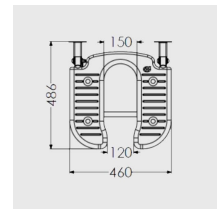

Product Images