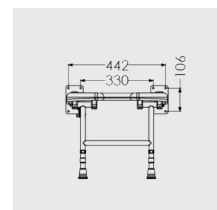

Product Images