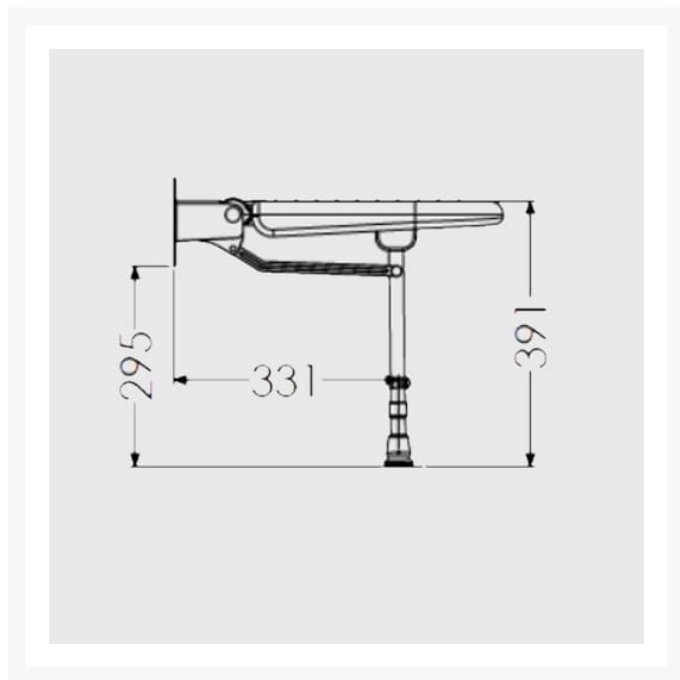

Independent 4 Life

£217.45 Inc. VAT

AKW Advanced Wall Mounted Fold-up Moulded Horseshoe Blue Padded Seat w/ Support Legs

Product Code: 04100P

Product Images

Description

AKW 4000 series advanced horseshoe fold-up shower seat with support legs. The white moulded shower seat has an inset padded horseshoe seat, designed for accommodating varied individual needs making it easier for intimate hygiene. The contrasting blue coloured padding and white mould provides aid for visual impairment, the padding provides comfort. The seat pad can be easily removed making cleaning easier.

At the point of installation, seat height can be adjusted between 390mm – 640mm to maximise comfort by accommodating the clients' needs.

Can be folded away and stored against the wall when not in use, allowing the shower to be accessible to all.

This AKW shower seat has a maximum load capacity of 254kg / 40 Stone, wall mounted and is designed for easy cleaning.

Key benefits:

- Made from stainless steel, ensuring durability for long-term use
- Comfortable in use
- +/- 13mm fine adjustment to support leg, allowing for gradient in floor to optimise comfort on a level seating
- Seat pad is easily removable for cleaning
- Folds compactly against the wall when not in use
- Ideal for any situation where side transfers are required
- Cushion fixing lugs prevent the cushion from moving during side transfers

Technical details:

- Maximum load capacity (kg / Stone): 254 / 40
- Seat colour: Blue
- Projection when folded (mm): 155
- Projection of seat from wall (unfolded) (mm): 486
- Width of seat (mm): 460

- Maximum height (mm): 640
- Minimum height (mm): 390
- Materials: Rust-proof stainless steel