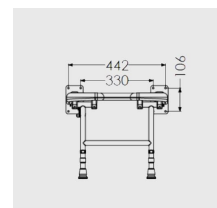

Product Images