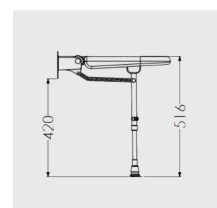

Product Images