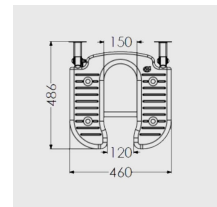

Product Images