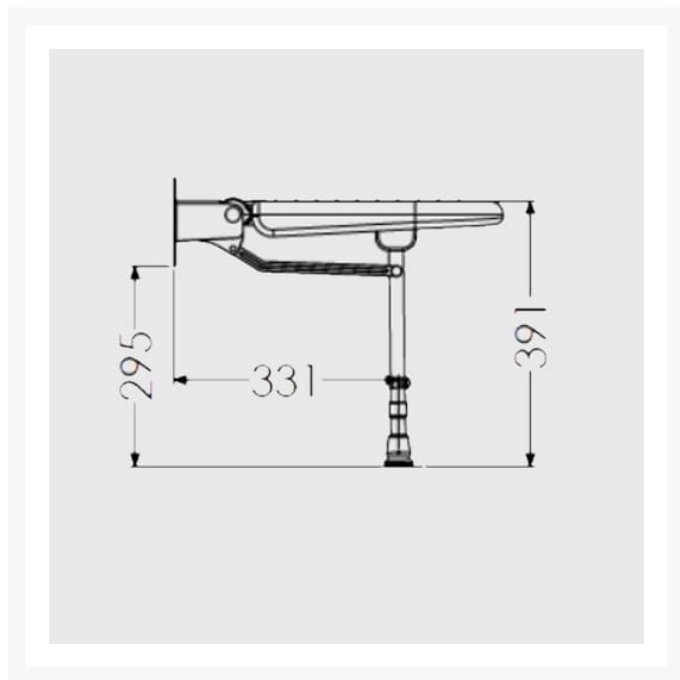

Description

AKW 4000 series standard horseshoe fold-up shower seat with support legs. The white moulded shower seat has an inset padded horseshoe seat, designed for accommodating varied individual needs making it easier for intimate hygiene. The contrasting grey coloured padding and white mould aids the visually impaired, the padding provides comfort. The seat pad can be easily removed making cleaning easier.

At the point of installation, seat height can be adjusted between 390mm – 640mm to maximise comfort by accommodating the clients' needs.

Can be folded away and stored against the wall when not in use, allowing the shower to be accessible to all.

This AKW shower seat has a maximum load capacity of 254kg / 40 Stone, wall mounted and is designed for easy cleaning.

Key benefits:

- Made from stainless steel, ensuring durability for long-term use
- Comfortable in use
- +/- 13mm fine adjustment to support leg, allowing for gradient in floor to optimise comfort on a level seating
- Seat pad is easily removable for cleaning
- Folds compactly against the wall when not in use
- Ideal for any situation where side transfer is required
- Cushion fixing lugs prevent the cushion from moving during side transfer

Technical details:

- Maximum load capacity (kg / Stone): 254 / 40
- Seat colour: Grey
- Projection when folded (mm): 155
- Projection of seat from wall (unfolded) (mm): 486
- Width of seat (mm): 460