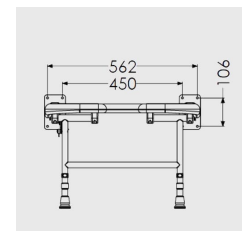

Product Images