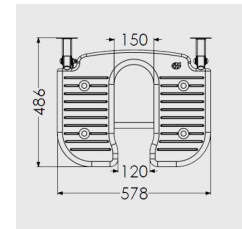

Independent 4 Life

AKW Advanced Wall Mounted Extra Wide Fold-up Moulded Horseshoe Seat w/ Support Legs

£275.44 Inc. VAT

Product Code: 04120

Product Images

Description

AKW 4000 series standard extra wide horseshoe fold-up shower seat with support legs. White moulded with no padding, extra wide design accommodates for a variety of individual needs making it easier for intimate hygiene.

At the point of installation, seat height can be adjusted between 390mm – 640mm to maximise comfort by accommodating the clients' needs.

Can be folded away and stored against the wall when not in use, allowing the shower to be accessible to all.

This AKW shower seat has a maximum load capacity of 254kg / 40 Stone, wall mounted and is designed for easy cleaning.

Key benefits:

- Made from stainless steel, ensuring durability for long-term use
- Comfortable in use
- +/- 13mm fine adjustment to support leg, allowing for gradient in floor to optimise comfort on a level seating
- Folds compactly against the wall when not in use
- Ideal in situations where side transfer is required

Technical details:

- Maximum load capacity (kg / Stone): 254 / 40
- Projection when folded (mm): 155
- Projection of seat from wall (unfolded) (mm): 486
- Width of seat (mm): 578
- Maximum height (mm): 640
- Minimum height (mm): 390
- Materials: Rust-proof stainless steel