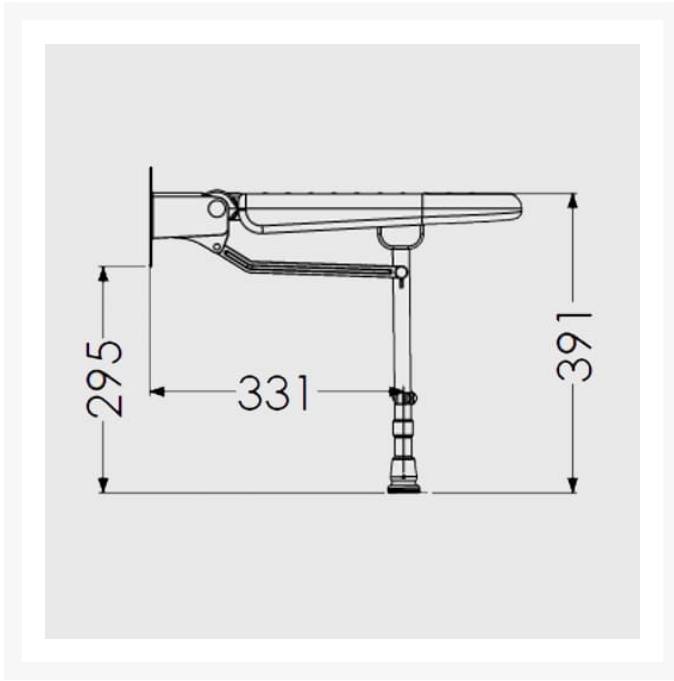

Independent 4 Life

AKW Advanced Wall Mounted Extra Wide Fold-up Moulded Horseshoe Seat w/ Support Legs

£275.44 Inc. VAT

Product Code: 04120

Product Images

Description

AKW 4000 series standard extra wide horseshoe fold-up shower seat with support legs. White moulded with no padding, extra wide design accommodates for a variety of individual needs making it easier for intimate hygiene.

At the point of installation, seat height can be adjusted between 390mm – 640mm to maximise comfort by accommodating the clients' needs.

Can be folded away and stored against the wall when not in use, allowing the shower to be accessible to all.

This AKW shower seat has a maximum load capacity of 254kg / 40 Stone, wall mounted and is designed for easy cleaning.

Key benefits:

- Made from stainless steel, ensuring durability for long-term use
- Comfortable in use
- +/- 13mm fine adjustment to support leg, allowing for gradient in floor to optimise comfort on a level seating
- Folds compactly against the wall when not in use
- Ideal in situations where side transfer is required

Technical details:

- Maximum load capacity (kg / Stone): 254 / 40
- Projection when folded (mm): 155
- Projection of seat from wall (unfolded) (mm): 486
- Width of seat (mm): 578
- Maximum height (mm): 640
- Minimum height (mm): 390
- Materials: Rust-proof stainless steel