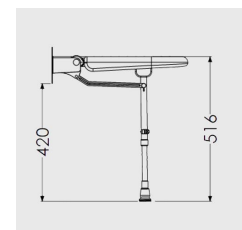

Independent 4 Life

AKW Advanced Wall Mounted Extra Wide Fold-up Moulded Horseshoe Seat w/ Support Legs

£275.44 Inc. VAT

Product Code: 04120

Product Images

Description

AKW 4000 series standard extra wide horseshoe fold-up shower seat with support legs. White moulded with no padding, extra wide design accommodates for a variety of individual needs making it easier for intimate hygiene.

At the point of installation, seat height can be adjusted between 390mm – 640mm to maximise comfort by accommodating the clients' needs.

Can be folded away and stored against the wall when not in use, allowing the shower to be accessible to all.

This AKW shower seat has a maximum load capacity of 254kg / 40 Stone, wall mounted and is designed for easy cleaning.

Key benefits:

- Made from stainless steel, ensuring durability for long-term use
- Comfortable in use
- +/- 13mm fine adjustment to support leg, allowing for gradient in floor to optimise comfort on a level seating
- Folds compactly against the wall when not in use
- Ideal in situations where side transfer is required

Technical details:

- Maximum load capacity (kg / Stone): 254 / 40
- Projection when folded (mm): 155
- Projection of seat from wall (unfolded) (mm): 486
- Width of seat (mm): 578
- Maximum height (mm): 640
- Minimum height (mm): 390
- Materials: Rust-proof stainless steel