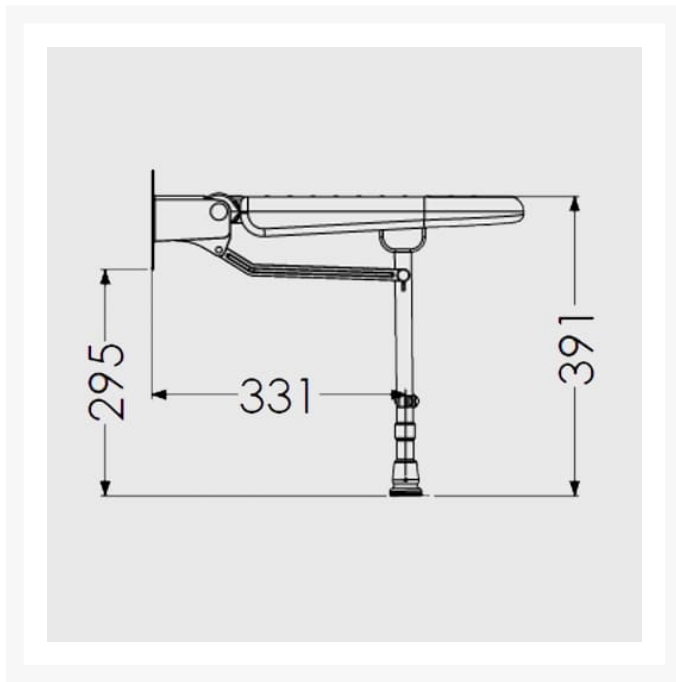

## Description

AKW 4000 series standard extra wide horseshoe fold-up shower seat with support legs. The white moulded shower seat has an inset padded horseshoe seat, extra wide design accommodates for a variety of individual needs making it easier for intimate hygiene. The contrasting blue coloured padding aids the visually impaired. The seat pad can be easily removed making cleaning easier.

At the point of installation, seat height can be adjusted between 390mm – 640mm to maximise comfort by accommodating the clients' needs.

Can be folded away and stored against the wall when not in use, allowing the shower to be accessible to all.

This AKW shower seat has a maximum load capacity of 254kg / 40 Stone, wall mounted and is designed for easy cleaning.

### Technical details:

- Maximum load capacity (kg / Stone): 254 / 40
- Seat pad colour: Blue
- Projection when folded (mm): 155
- Projection of seat from wall (unfolded) (mm): 486
- Width of seat (mm): 578
- Maximum height (mm): 640