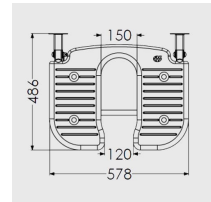

Product Images