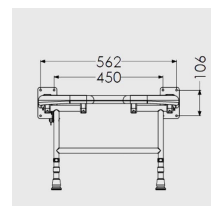

Product Images