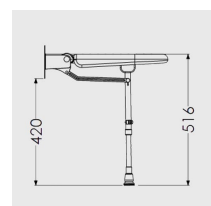

Product Images