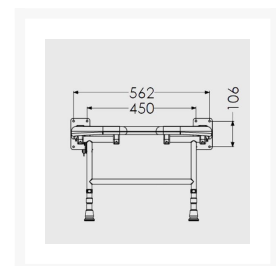

Product Images