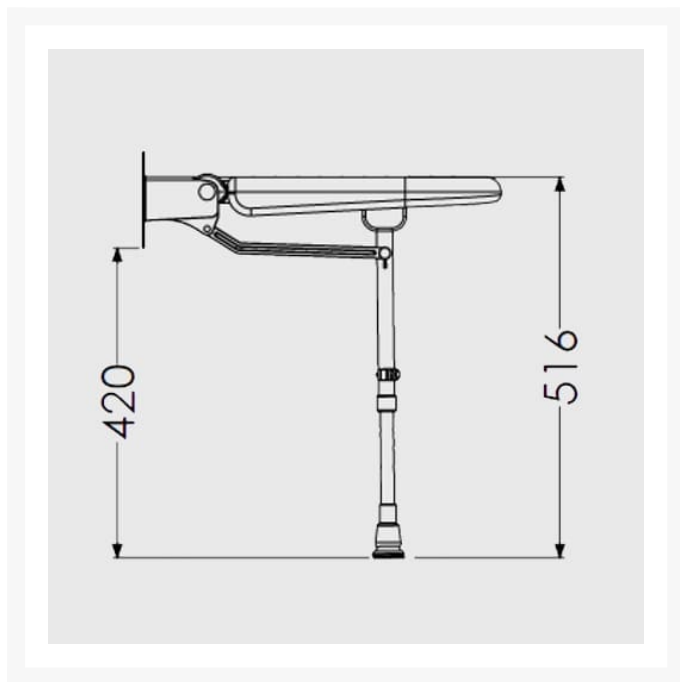

## Description

---

AKW 4000 series standard extra wide horseshoe fold-up shower seat with support legs. The white moulded shower seat has an inset padded horseshoe seat, extra wide design accommodates for a variety of individual needs making it easier for intimate hygiene. The grey coloured padding provides comfort and aids the visually impaired. The seat pad can be easily removed making cleaning easier.

At the point of installation, seat height can be adjusted between 390mm – 640mm to maximise comfort by accommodating the clients' needs.

Can be folded away and stored against the wall when not in use, allowing the shower to be accessible to all.

This AKW shower seat has a maximum load capacity of 254kg / 40 Stone, wall mounted and is designed for

easy cleaning.

**Key benefits:**

- Made from stainless steel, ensuring durability for long-term use
- Comfortable in use
- +/- 13mm fine adjustment to support leg, allowing for gradient in floor to optimise comfort on a level seating
- Seat pad is easily removeable for easy cleaning
- Folds compactly against the wall when not in use
- Ideal in situations where side transfer is required

**Technical details:**

- Maximum load capacity (kg / Stone): 254 / 40
- Seat pad colour: Grey
- Projection when folded (mm): 155
- Projection of seat from wall (unfolded) (mm): 486
- Width of seat (mm): 578
- Maximum height (mm): 640
- Minimum height (mm): 390
- Materials: Rust-proof stainless steel