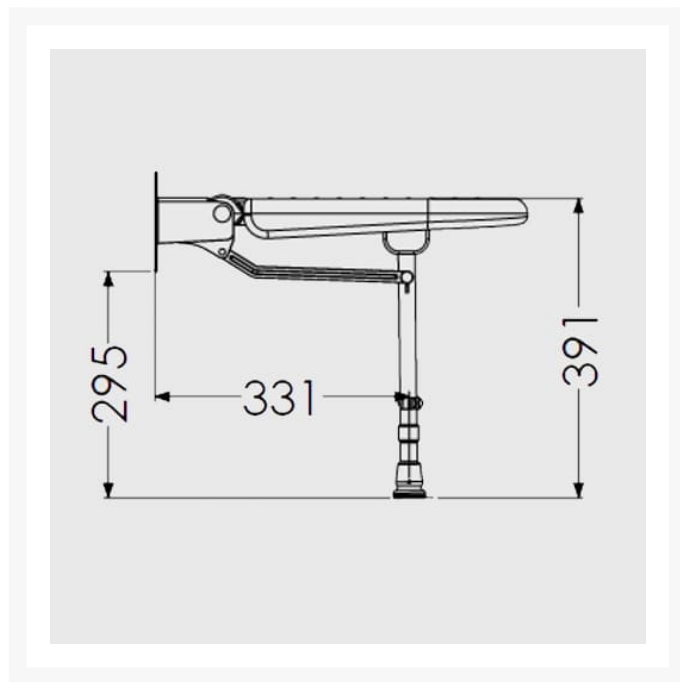

Description

AKW 4000 series standard extra wide horseshoe fold-up shower seat with support legs. The white moulded shower seat has an inset padded horseshoe seat, extra wide design accommodates for a variety of individual needs making it easier for intimate hygiene. The grey coloured padding provides comfort and aids the visually impaired. The seat pad can be easily removed making cleaning easier.

At the point of installation, seat height can be adjusted between 390mm – 640mm to maximise comfort by accommodating the clients' needs.

Can be folded away and stored against the wall when not in use, allowing the shower to be accessible to all.

This AKW shower seat has a maximum load capacity of 254kg / 40 Stone, wall mounted and is designed for