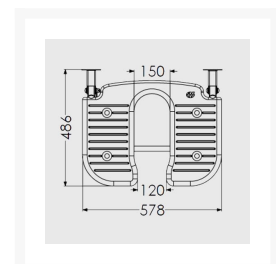

Product Images