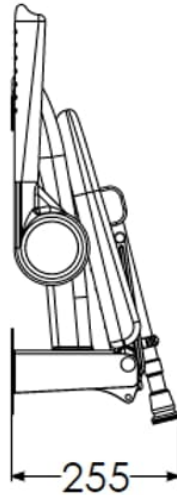

Independent 4 Life

£437.30 Inc. VAT

AKW Advanced Wall Mounted Fold-up Moulded Horseshoe Seat w/ Support Legs, Back & Blue Padded Arms

Product Code: 04160

Product Images

Description

AKW 4000 series standard horseshoe fold-up shower seat with support legs. The white moulded shower seat has a horseshoe seat, backrest and blue padded arms, designed for accommodating varied individual needs making it easier for intimate hygiene. The contrasting blue coloured arm padding and white mould aids the visually impaired, the padding provides comfort.

At the point of installation, seat height can be adjusted between 390mm – 640mm to maximise comfort by accommodating the clients' needs.

Can be folded away and stored against the wall when not in use, allowing the shower to be accessible to all.

This AKW shower seat has a maximum load capacity of 254kg / 40 Stone, wall mounted and is designed for easy cleaning.

Key benefits:

- Made from stainless steel, ensuring durability for long-term use
- Comfortable in use
- Horseshoe shape accommodates a variety of needs
- +/- 13mm fine adjustment to support leg, allowing for gradient in floor to optimise comfort on a level seating
- Ideal for any situation where side transfer is required
- Folds compactly against the wall when not in use
- Independent folding arms makes it suitable for side transfer from either side

Technical details:

- Maximum load capacity (kg / Stone): 254 / 40
- Armrest colour: Blue
- Projection when folded (mm): 255
- Projection of seat from wall (unfolded) (mm): 575
- Width of seat (mm): 460