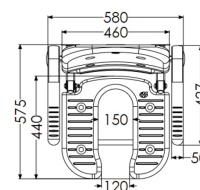

Product Images