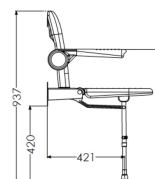

Product Images