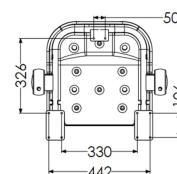

Product Images