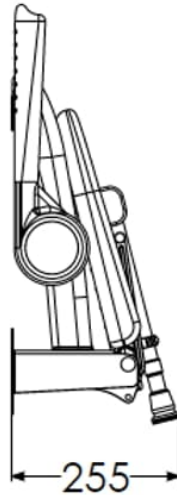

Independent 4 Life

£437.30 Inc. VAT

AKW Advanced Wall Mounted, Fold-up Moulded Horseshoe Seat w/ Support Legs, Back & Grey Padded Arms

Product Code: 04260

Product Images

Description

AKW 4000 series standard horseshoe fold-up shower seat with support legs. The white moulded shower seat has an inset horseshoe seat, backrest and padded arms, designed for accommodating varied individual needs making it easier for intimate hygiene. The contrasting grey coloured arm padding provides comfort and aids the visually impaired.

At the point of installation, seat height can be adjusted between 390mm – 640mm to maximise comfort by accommodating the clients' needs.

Can be folded away and stored against the wall when not in use, allowing the shower to be accessible to all.

This AKW shower seat has a maximum load capacity of 254kg / 40 Stone, wall mounted and is designed for easy cleaning.

Key benefits:

- Made from stainless steel, ensuring durability for long-term use
- Comfortable in use
- Horseshoe shape accommodates a variety of needs
- +/- 13mm fine adjustment to support leg, allowing for gradient in floor to optimise comfort on a level seating
- Seat pad is easily removable for cleaning
- Folds compactly against the wall when not in use
- Independent folding arms makes it suitable for side transfer from either side

Technical details:

- Maximum load capacity (kg / Stone): 254 / 40
- Armrest colour: Grey
- Projection when folded (mm): 255
- Projection of seat from wall (unfolded) (mm): 575
- Width of seat (mm): 460