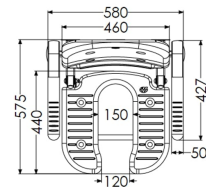

Product Images