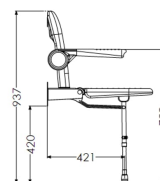

Product Images