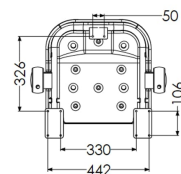

Product Images