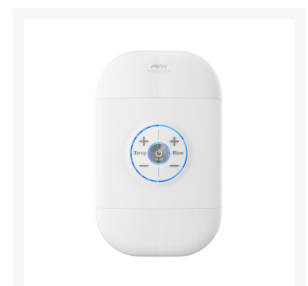

Independent 4 Life

AKW SmartCare Plus White 9.5kW with Silver/White Kit - OPT Accessories

£554.84 Inc. VAT

Product Code: 29011WH

Product Images

Additional Options

Optional hose retainer	CAT5	£5.22
Optional remote control	SmartCare Plus Remote	£63.61

Description

The AKW SmartCare Plus 9.5kW is an expertly designed electric shower encompassing a multitude of features designed to aid with personal or assisted showering; features, such as the option to control the shower by the remote control, via an app (Android or iPhone) or the shower with the raised tactile "+" and "-" buttons for the flow rate and temperature.

For added reassurance when showering, the included 1000mm riser bar has a 150kg maximum load allowing it to double as a grab bar if needed.

Key benefits:

- Quick and easy to install
- Easy push button controls
- Electronic thermostatic Temperature and Flow Control
- Audible and tactile controls for temperature and flow to assisted users with visual impairments
- Audible indicators when the desired temperature and flow is reached
- Anti-glare matte finish panel

- Rounded surfaces for added safety if the user falls in the shower
- 100mm riser rail in a choice of White/Silver
- The 1000mm riser rail has a maximum load of 150kg so can be used as a grab bar
- 2m anti-kink smooth hose
- Includes a 3 mode shower head
- Optional eco-setting limiting flow rate to 6 litres per minute
- Optional CAT5 hose retaining ring (required for category five installations)
- Soap Dish