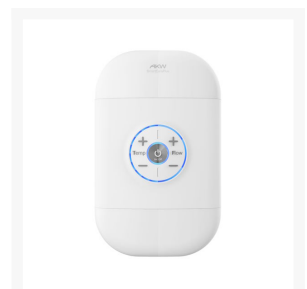

Product Images