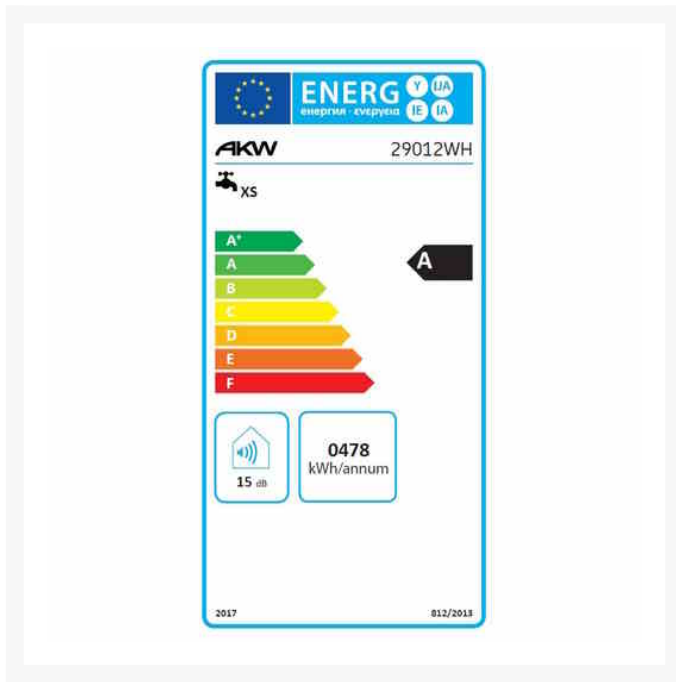

Independent 4 Life

AKW SmartCare Plus White 8.5kW with Silver/White Kit - OPT Accessories

£540.47 Inc. VAT

Product Code: 29012WH

Product Images

Additional Options

Optional hose retainer	CAT5	£5.22
Optional remote control	SmartCare Plus Remote	£63.61

Description

The AKW SmartCare Plus 8.5kW is an expertly designed electric shower encompassing a multitude of features designed to aid with personal or assisted showering; features, such as the option to control the shower by the remote control, via an app (Android or iPhone) or the shower with the raised tactile "+" and "-" buttons for the flow rate and temperature.

Choice of control:

- Raised tactile flow and temperature controls on the body of the shower
- Led lights display the temperature and the flow rate
- Remote control that has a range of up to ten meters
- iShower app for Android and iPhone

Technical details:

- Hose length (mm): 2000
- Riser rail (mm): 1000
- Height (mm): 388
- Width (mm): 240
- Depth (mm): 82
- Footprint height (mm): 365
- Footprint width (mm): 218
- Riser colour: White/Silver
- Output (kW): 8.5
- Supply rating: 35/40 amp
- Residual Current device: 30mA (must be fitted)
- Isolation Switch: 50 Amp double pole with 3mm contact separation
- Terminal block connections: Max. 10mm²
- 6 cable entry points: top, bottom or back
- Supply: Mains pressure cold water feed
- 6 water entry points: top, bottom or back
- Inlet connections: 15mm compression
- Outlet connection: ½" BSP male
- Min. dynamic pressure: 0.5 - 1 bar
- Max. static pressure: 10 bar
- inlet temperature range: 3 - 28°C
- Water ingress rating: IPX4