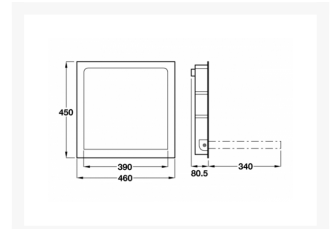

Product Images