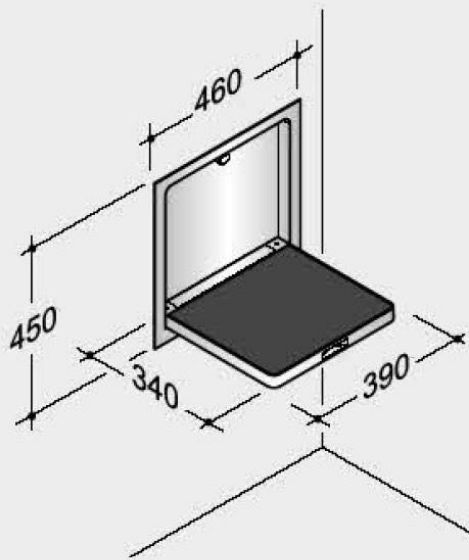

Independent 4 Life

PBA Programma CAP Concealed Shower Seat for Brick Walls - Grey

Product Code: 4S30028

Product Images

Watertight Protective Casing

Description

Ideal for hotels and guesthouses as well as domestic homes, the fold down design of the PBA Programma CAP range creates a discreet bathroom for all users.

With a gentle push pad release, this wall mounted concealed shower seat brings space-saving benefits as well as an easy cleaning solution to your bathroom or wet room.

This pack includes a watertight casing for installation within brick walls.

Key benefits:

- PBA Programma CAP drop down shower seat in grey
- Die-cast aluminium
- Seat width 390mm
- Seat depth 340mm

- Gentle push pad release
- Self-balancing slow close
- Non-slip seat surface
- Maximum load carrying capacity: 150kg

Installation components:

- Aluminium watertight protective casing
- 475mm overall width
- 465mm overall height
- 82mm depth
- Requires minimum 105mm wall thickness

Warranty:

- 2 year manufacturer warranty