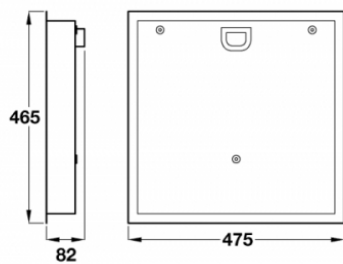

Watertight Protective Casing