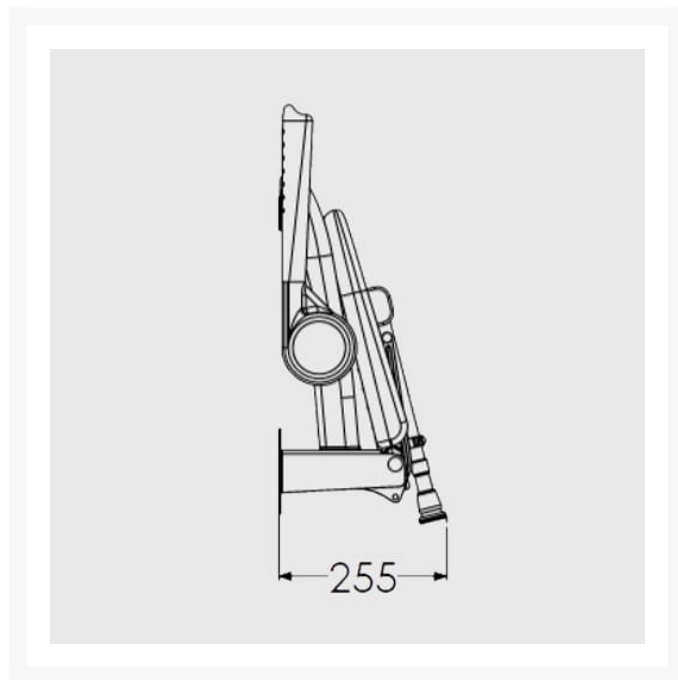

Independent 4 Life

AKW Advanced Wall Mounted Extra Wide Fold-up Moulded Horseshoe Seat w/ Support Legs, Back & Blue Padded Arms

£591.88 Inc. VAT

Product Code: 04150

Product Images

Description

AKW 4000 series standard extra wide horseshoe fold-up shower seat with support legs. The white moulded shower seat has a horseshoe seat, backrest and padded arms, designed for accommodating varied individual needs, making it easier for intimate hygiene. The contrasting blue coloured arm padding and white mould aids the visually impaired, the padding provides comfort.

At the point of installation, seat height can be adjusted between 390mm – 640mm to maximise comfort by accommodating the clients' needs.

Can be folded away and stored against the wall when not in use, allowing the shower to be accessible to all.

This AKW shower seat has a maximum load capacity of 254kg / 40 Stone, wall mounted and is designed for easy cleaning.

Key benefits:

- Made from stainless steel, ensuring durability for long-term use
- Comfortable in use
- Extra wide, accommodating a variety of individuals
- Horseshoe shape accommodates a variety of needs
- +/- 13mm fine adjustment to support leg, allowing for gradient in floor to optimise comfort on a level seating
- Folds compactly against the wall when not in use
- Independent folding arms makes it suitable for side transfer from either side

Technical details:

- Maximum load capacity (kg / Stone): 254 / 40
- Armrest colour: Blue
- Projection when folded (mm): 250
- Projection of seat from wall (unfolded) (mm): 575
- Width of seat (mm): 580