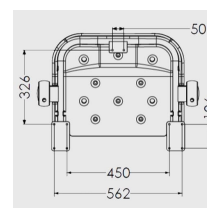

Product Images