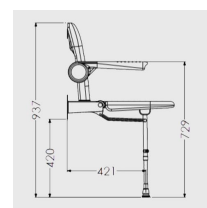

Product Images