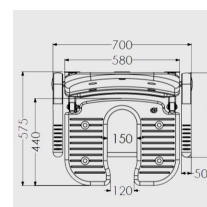

Product Images