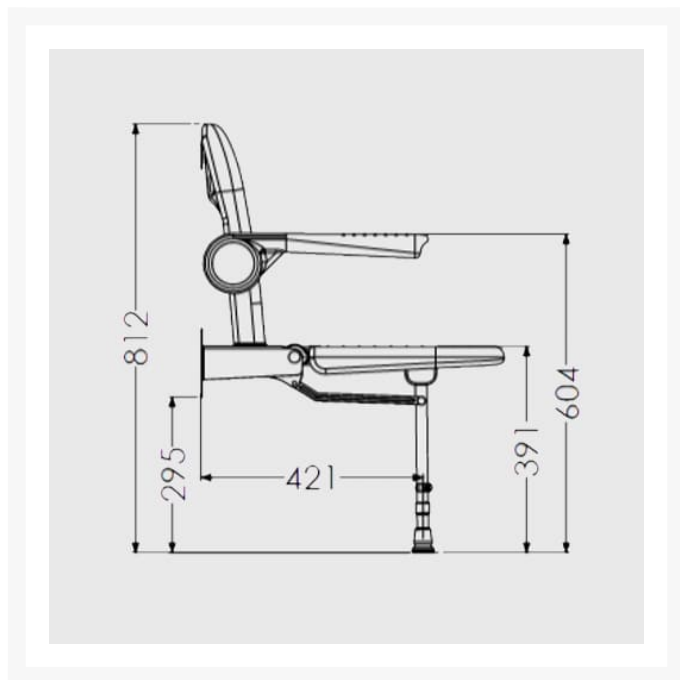

Independent 4 Life

AKW Advanced Wall Mounted Extra Wide Fold-up Moulded Horseshoe Seat w/ Support Legs, Back & Blue Padded Arms

£591.88 Inc. VAT

Product Code: 04150

Product Images

Description

AKW 4000 series standard extra wide horseshoe fold-up shower seat with support legs. The white moulded shower seat has a horseshoe seat, backrest and padded arms, designed for accommodating varied individual needs, making it easier for intimate hygiene. The contrasting blue coloured arm padding and white mould aids the visually impaired, the padding provides comfort.

At the point of installation, seat height can be adjusted between 390mm – 640mm to maximise comfort by accommodating the clients' needs.

Can be folded away and stored against the wall when not in use, allowing the shower to be accessible to all.

This AKW shower seat has a maximum load capacity of 254kg / 40 Stone, wall mounted and is designed for easy cleaning.

Key benefits:

- Made from stainless steel, ensuring durability for long-term use
- Comfortable in use
- Extra wide, accommodating a variety of individuals
- Horseshoe shape accommodates a variety of needs
- +/- 13mm fine adjustment to support leg, allowing for gradient in floor to optimise comfort on a level seating
- Folds compactly against the wall when not in use
- Independent folding arms makes it suitable for side transfer from either side

Technical details:

- Maximum load capacity (kg / Stone): 254 / 40
- Armrest colour: Blue
- Projection when folded (mm): 250
- Projection of seat from wall (unfolded) (mm): 575
- Width of seat (mm): 580