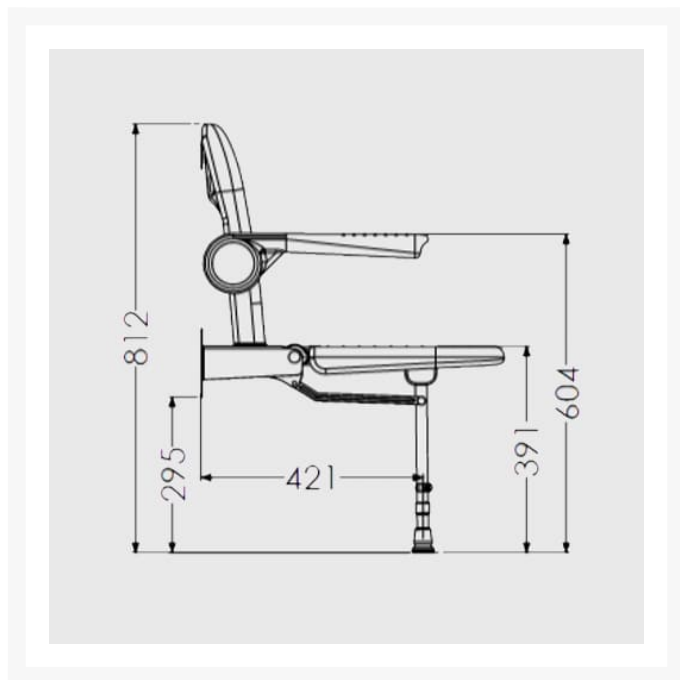

Independent 4 Life

£721.66 Inc. VAT

AKW Advanced Wall Mounted Extra Wide Fold-up Moulded Horseshoe, w/ Support Legs - Blue Padded Seat, Arms & Back

Product Code: 04150P

Product Images

Description

AKW 4000 series standard extra wide horseshoe fold-up shower seat with support legs. The white moulded shower seat has an inset padded horseshoe seat, backrest and arms, designed for accommodating varied individual needs, making it easier for intimate hygiene. Blue padding for additional comfort, the contrasting blue coloured padding and white mould aids the visually impaired, the padding provides comfort. The seat pad can be easily removed making cleaning easier.

At the point of installation, seat height can be adjusted between 390mm – 640mm to maximise comfort by accommodating the clients' needs.

Can be folded away and stored against the wall when not in use, allowing the shower to be accessible to all.

This AKW shower seat has a maximum load capacity of 254kg / 40 Stone, wall mounted and is designed for easy cleaning.

Key benefits:

- Made from stainless steel, ensuring durability for long-term use
- Comfortable in use
- Extra wide, accommodating a variety of individuals
- Horseshoe shape accommodates a variety of needs
- +/- 13mm fine adjustment to support leg, allowing for gradient in floor to optimise comfort on a level seating
- Seat pad is easily removable for cleaning
- Folds compactly against the wall when not in use
- Independent folding arms makes it suitable for side transfer from either side
- Ribbed design on arms and seat pads prevents cushion from moving during side transfer

- Seat colour: Blue
- Back colour: Blue
- Projection when folded (mm): 255
- Projection of seat from wall (unfolded) (mm): 575
- Width of seat (mm): 580
- Maximum height (mm): 640
- Minimum height (mm): 390
- Materials: Rust-proof stainless steel