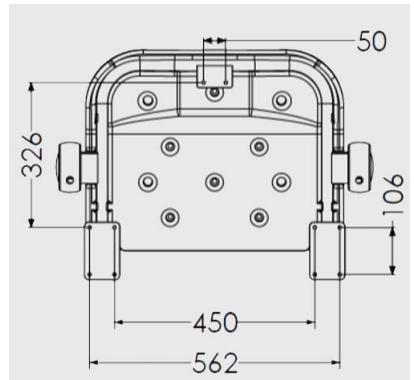

Independent 4 Life

£721.66 Inc. VAT

AKW Advanced Wall Mounted Extra Wide Fold-up Moulded Horseshoe, w/ Support Legs - Blue Padded Seat, Arms & Back

Product Code: 04150P

Product Images

Description

AKW 4000 series standard extra wide horseshoe fold-up shower seat with support legs. The white moulded shower seat has an inset padded horseshoe seat, backrest and arms, designed for accommodating varied individual needs, making it easier for intimate hygiene. Blue padding for additional comfort, the contrasting blue coloured padding and white mould aids the visually impaired, the padding provides comfort. The seat pad can be easily removed making cleaning easier.

At the point of installation, seat height can be adjusted between 390mm – 640mm to maximise comfort by accommodating the clients' needs.

Can be folded away and stored against the wall when not in use, allowing the shower to be accessible to all.

This AKW shower seat has a maximum load capacity of 254kg / 40 Stone, wall mounted and is designed for easy cleaning.

Key benefits:

- Made from stainless steel, ensuring durability for long-term use
- Comfortable in use
- Extra wide, accommodating a variety of individuals
- Horseshoe shape accommodates a variety of needs
- +/- 13mm fine adjustment to support leg, allowing for gradient in floor to optimise comfort on a level seating
- Seat pad is easily removable for cleaning
- Folds compactly against the wall when not in use
- Independent folding arms makes it suitable for side transfer from either side
- Ribbed design on arms and seat pads prevents cushion from moving during side transfer

- Seat colour: Blue
- Back colour: Blue
- Projection when folded (mm): 255
- Projection of seat from wall (unfolded) (mm): 575
- Width of seat (mm): 580
- Maximum height (mm): 640
- Minimum height (mm): 390
- Materials: Rust-proof stainless steel