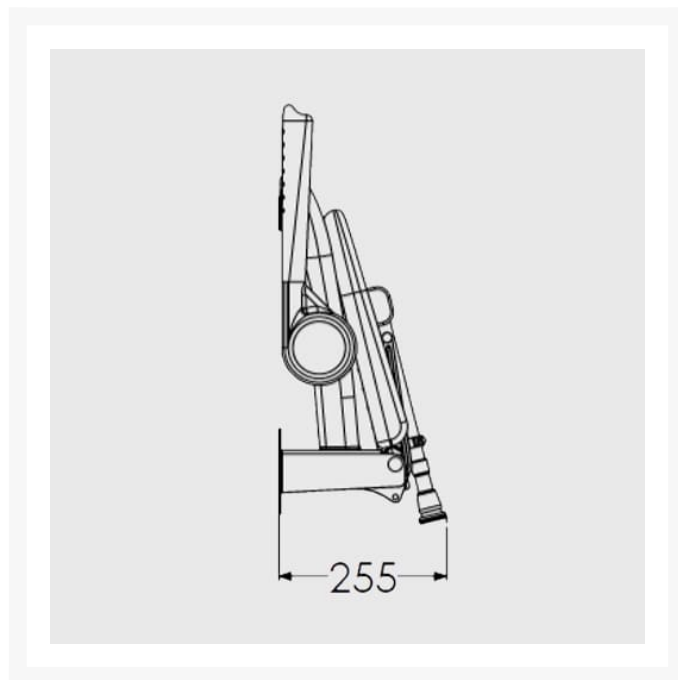

Independent 4 Life

£721.66 Inc. VAT

AKW Advanced Wall Mounted Extra Wide Fold-up Moulded Horseshoe, w/ Support Legs - Blue Padded Seat, Arms & Back

Product Code: 04150P

Product Images

Description

AKW 4000 series standard extra wide horseshoe fold-up shower seat with support legs. The white moulded shower seat has an inset padded horseshoe seat, backrest and arms, designed for accommodating varied individual needs, making it easier for intimate hygiene. Blue padding for additional comfort, the contrasting blue coloured padding and white mould aids the visually impaired, the padding provides comfort. The seat pad can be easily removed making cleaning easier.

At the point of installation, seat height can be adjusted between 390mm – 640mm to maximise comfort by accommodating the clients' needs.

Can be folded away and stored against the wall when not in use, allowing the shower to be accessible to all.

This AKW shower seat has a maximum load capacity of 254kg / 40 Stone, wall mounted and is designed for easy cleaning.

Key benefits:

- Made from stainless steel, ensuring durability for long-term use
- Comfortable in use
- Extra wide, accommodating a variety of individuals
- Horseshoe shape accommodates a variety of needs
- +/- 13mm fine adjustment to support leg, allowing for gradient in floor to optimise comfort on a level seating
- Seat pad is easily removable for cleaning
- Folds compactly against the wall when not in use
- Independent folding arms makes it suitable for side transfer from either side
- Ribbed design on arms and seat pads prevents cushion from moving during side transfer

- Seat colour: Blue
- Back colour: Blue
- Projection when folded (mm): 255
- Projection of seat from wall (unfolded) (mm): 575
- Width of seat (mm): 580
- Maximum height (mm): 640
- Minimum height (mm): 390
- Materials: Rust-proof stainless steel