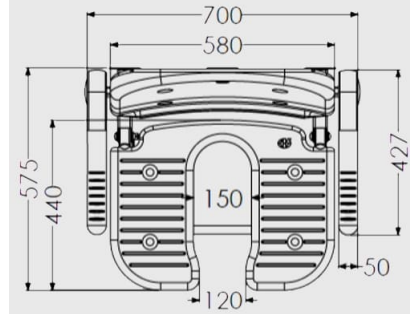

Independent 4 Life

£721.66 Inc. VAT

AKW Advanced Wall Mounted Extra Wide Fold-up Moulded Horseshoe, w/ Support Legs - Blue Padded Seat, Arms & Back

Product Code: 04150P

Product Images

Description

AKW 4000 series standard extra wide horseshoe fold-up shower seat with support legs. The white moulded shower seat has an inset padded horseshoe seat, backrest and arms, designed for accommodating varied individual needs, making it easier for intimate hygiene. Blue padding for additional comfort, the contrasting blue coloured padding and white mould aids the visually impaired, the padding provides comfort. The seat pad can be easily removed making cleaning easier.

At the point of installation, seat height can be adjusted between 390mm – 640mm to maximise comfort by accommodating the clients' needs.

Can be folded away and stored against the wall when not in use, allowing the shower to be accessible to all.

This AKW shower seat has a maximum load capacity of 254kg / 40 Stone, wall mounted and is designed for easy cleaning.

Key benefits:

- Made from stainless steel, ensuring durability for long-term use
- Comfortable in use
- Extra wide, accommodating a variety of individuals
- Horseshoe shape accommodates a variety of needs
- +/- 13mm fine adjustment to support leg, allowing for gradient in floor to optimise comfort on a level seating
- Seat pad is easily removable for cleaning
- Folds compactly against the wall when not in use
- Independent folding arms makes it suitable for side transfer from either side
- Ribbed design on arms and seat pads prevents cushion from moving during side transfer

- Seat colour: Blue
- Back colour: Blue
- Projection when folded (mm): 255
- Projection of seat from wall (unfolded) (mm): 575
- Width of seat (mm): 580
- Maximum height (mm): 640
- Minimum height (mm): 390
- Materials: Rust-proof stainless steel