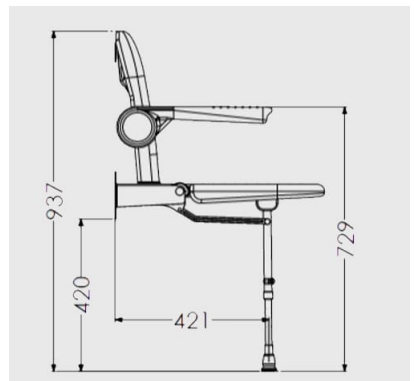

Independent 4 Life

£721.66 Inc. VAT

AKW Advanced Wall Mounted Extra Wide Fold-up Moulded Horseshoe, w/ Support Legs - Blue Padded Seat, Arms & Back

Product Code: 04150P

Product Images

Description

AKW 4000 series standard extra wide horseshoe fold-up shower seat with support legs. The white moulded shower seat has an inset padded horseshoe seat, backrest and arms, designed for accommodating varied individual needs, making it easier for intimate hygiene. Blue padding for additional comfort, the contrasting blue coloured padding and white mould aids the visually impaired, the padding provides comfort. The seat pad can be easily removed making cleaning easier.

At the point of installation, seat height can be adjusted between 390mm – 640mm to maximise comfort by accommodating the clients' needs.

Can be folded away and stored against the wall when not in use, allowing the shower to be accessible to all.

This AKW shower seat has a maximum load capacity of 254kg / 40 Stone, wall mounted and is designed for easy cleaning.

Key benefits:

- Made from stainless steel, ensuring durability for long-term use
- Comfortable in use
- Extra wide, accommodating a variety of individuals
- Horseshoe shape accommodates a variety of needs
- +/- 13mm fine adjustment to support leg, allowing for gradient in floor to optimise comfort on a level seating
- Seat pad is easily removable for cleaning
- Folds compactly against the wall when not in use
- Independent folding arms makes it suitable for side transfer from either side
- Ribbed design on arms and seat pads prevents cushion from moving during side transfer

- Seat colour: Blue
- Back colour: Blue
- Projection when folded (mm): 255
- Projection of seat from wall (unfolded) (mm): 575
- Width of seat (mm): 580
- Maximum height (mm): 640
- Minimum height (mm): 390
- Materials: Rust-proof stainless steel