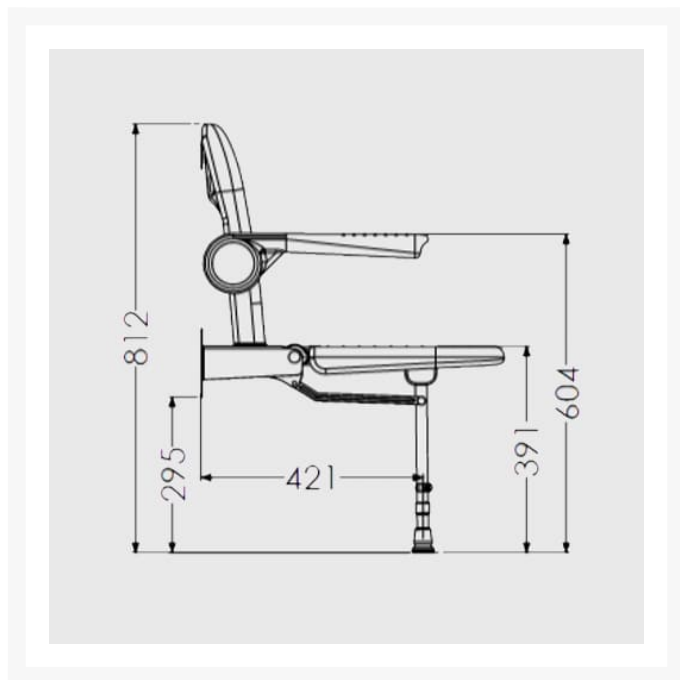

Independent 4 Life

£721.66 Inc. VAT

AKW Advanced Wall Mounted Extra Wide Fold-up Moulded Horseshoe, w/ Support Legs - Grey Padded Seat, Arms & Back

Product Code: 04250P

Product Images

Description

AKW 4000 series standard horseshoe fold-up shower seat with support legs. The white moulded shower seat has an inset grey padded horseshoe seat, backrest and arms, designed for accommodating varied individual needs, making it easier for intimate hygiene. The contrasting Grey padding and white mould provides aid for visual impairment, the padding provides comfort. the seat pad can be easily removed making cleaning easier.

At the point of installation, seat height can be adjusted between 390mm – 640mm to maximise comfort by accommodating the clients' needs.

Can be folded away and stored against the wall when not in use, allowing the shower to be accessible to all.

This AKW shower seat has a maximum load capacity of 254kg / 40 Stone, wall mounted and is designed for easy cleaning.

Key benefits:

- Made from stainless steel, ensuring durability for long-term use
- Comfortable in use
- Extra wide, accommodating a variety of individuals
- Horseshoe shape accommodates a variety of needs
- +/- 13mm fine adjustment to support leg, allowing for gradient in floor to optimise comfort on a level seating
- Seat pad is easily removable for cleaning
- Folds compactly against the wall when not in use
- Independent folding arms makes it suitable for side transfer from either side
- Ribbed design on arms and seat pads prevents cushion from moving during side transfer

EORI GB942447711000

- Back colour: Grey
- Projection when folded (mm): 255
- Projection of seat from wall (unfolded) (mm): 575
- Width of seat (mm): 580
- Maximum height (mm): 640
- Minimum height (mm): 390
- Materials: Rust-proof stainless steel