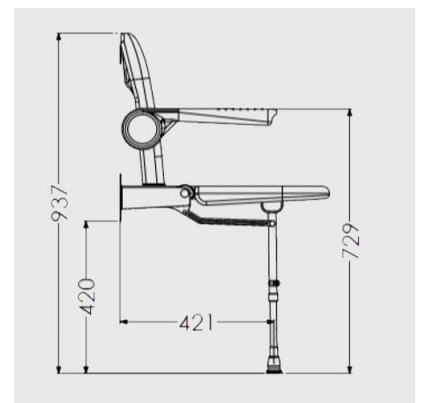

Independent 4 Life

£721.66 Inc. VAT

AKW Advanced Wall Mounted Extra Wide Fold-up Moulded Horseshoe, w/ Support Legs - Grey Padded Seat, Arms & Back

Product Code: 04250P

Product Images

Description

AKW 4000 series standard horseshoe fold-up shower seat with support legs. The white moulded shower seat has an inset grey padded horseshoe seat, backrest and arms, designed for accommodating varied individual needs, making it easier for intimate hygiene. The contrasting Grey padding and white mould provides aid for visual impairment, the padding provides comfort. the seat pad can be easily removed making cleaning easier.

At the point of installation, seat height can be adjusted between 390mm – 640mm to maximise comfort by accommodating the clients' needs.

Can be folded away and stored against the wall when not in use, allowing the shower to be accessible to all.

This AKW shower seat has a maximum load capacity of 254kg / 40 Stone, wall mounted and is designed for easy cleaning.

Key benefits:

- Made from stainless steel, ensuring durability for long-term use
- Comfortable in use
- Extra wide, accommodating a variety of individuals
- Horseshoe shape accommodates a variety of needs
- +/- 13mm fine adjustment to support leg, allowing for gradient in floor to optimise comfort on a level seating
- Seat pad is easily removable for cleaning
- Folds compactly against the wall when not in use
- Independent folding arms makes it suitable for side transfer from either side
- Ribbed design on arms and seat pads prevents cushion from moving during side transfer

EORI GB942447711000

- Back colour: Grey
- Projection when folded (mm): 255
- Projection of seat from wall (unfolded) (mm): 575
- Width of seat (mm): 580
- Maximum height (mm): 640
- Minimum height (mm): 390
- Materials: Rust-proof stainless steel