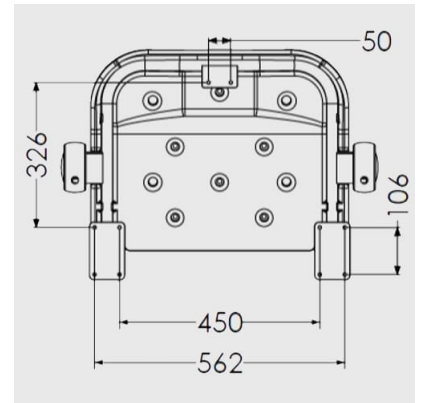

Independent 4 Life

£721.66 Inc. VAT

AKW Advanced Wall Mounted Extra Wide Fold-up Moulded Horseshoe, w/ Support Legs - Grey Padded Seat, Arms & Back

Product Code: 04250P

Product Images

Description

AKW 4000 series standard horseshoe fold-up shower seat with support legs. The white moulded shower seat has an inset grey padded horseshoe seat, backrest and arms, designed for accommodating varied individual needs, making it easier for intimate hygiene. The contrasting Grey padding and white mould provides aid for visual impairment, the padding provides comfort. the seat pad can be easily removed making cleaning easier.

At the point of installation, seat height can be adjusted between 390mm – 640mm to maximise comfort by accommodating the clients' needs.

Can be folded away and stored against the wall when not in use, allowing the shower to be accessible to all.

This AKW shower seat has a maximum load capacity of 254kg / 40 Stone, wall mounted and is designed for easy cleaning.

Key benefits:

- Made from stainless steel, ensuring durability for long-term use
- Comfortable in use
- Extra wide, accommodating a variety of individuals
- Horseshoe shape accommodates a variety of needs
- +/- 13mm fine adjustment to support leg, allowing for gradient in floor to optimise comfort on a level seating
- Seat pad is easily removable for cleaning
- Folds compactly against the wall when not in use
- Independent folding arms makes it suitable for side transfer from either side
- Ribbed design on arms and seat pads prevents cushion from moving during side transfer

EORI GB942447711000

- Back colour: Grey
- Projection when folded (mm): 255
- Projection of seat from wall (unfolded) (mm): 575
- Width of seat (mm): 580
- Maximum height (mm): 640
- Minimum height (mm): 390
- Materials: Rust-proof stainless steel