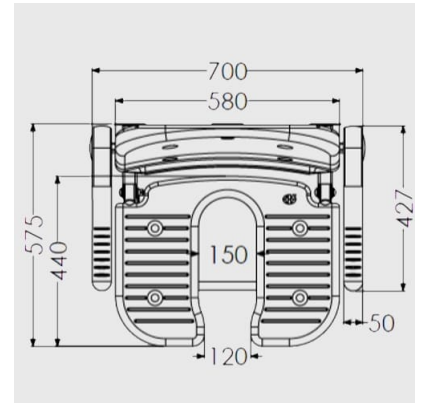

Independent 4 Life

£721.66 Inc. VAT

AKW Advanced Wall Mounted Extra Wide Fold-up Moulded Horseshoe, w/ Support Legs - Grey Padded Seat, Arms & Back

Product Code: 04250P

Product Images

Description

AKW 4000 series standard horseshoe fold-up shower seat with support legs. The white moulded shower seat has an inset grey padded horseshoe seat, backrest and arms, designed for accommodating varied individual needs, making it easier for intimate hygiene. The contrasting Grey padding and white mould provides aid for visual impairment, the padding provides comfort. the seat pad can be easily removed making cleaning easier.

At the point of installation, seat height can be adjusted between 390mm – 640mm to maximise comfort by accommodating the clients' needs.

Can be folded away and stored against the wall when not in use, allowing the shower to be accessible to all.

This AKW shower seat has a maximum load capacity of 254kg / 40 Stone, wall mounted and is designed for easy cleaning.

Key benefits:

- Made from stainless steel, ensuring durability for long-term use
- Comfortable in use
- Extra wide, accommodating a variety of individuals
- Horseshoe shape accommodates a variety of needs
- +/- 13mm fine adjustment to support leg, allowing for gradient in floor to optimise comfort on a level seating
- Seat pad is easily removable for cleaning
- Folds compactly against the wall when not in use
- Independent folding arms makes it suitable for side transfer from either side
- Ribbed design on arms and seat pads prevents cushion from moving during side transfer

EORI GB942447711000

- Back colour: Grey
- Projection when folded (mm): 255
- Projection of seat from wall (unfolded) (mm): 575
- Width of seat (mm): 580
- Maximum height (mm): 640
- Minimum height (mm): 390
- Materials: Rust-proof stainless steel