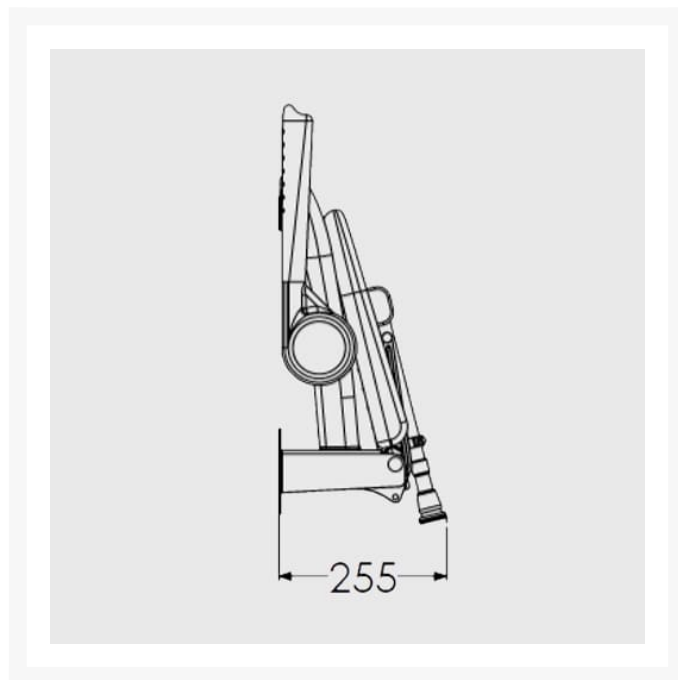

Independent 4 Life

£721.66 Inc. VAT

AKW Advanced Wall Mounted Extra Wide Fold-up Moulded Horseshoe, w/ Support Legs - Grey Padded Seat, Arms & Back

Product Code: 04250P

Product Images

Description

AKW 4000 series standard horseshoe fold-up shower seat with support legs. The white moulded shower seat has an inset grey padded horseshoe seat, backrest and arms, designed for accommodating varied individual needs, making it easier for intimate hygiene. The contrasting Grey padding and white mould provides aid for visual impairment, the padding provides comfort. the seat pad can be easily removed making cleaning easier.

At the point of installation, seat height can be adjusted between 390mm – 640mm to maximise comfort by accommodating the clients' needs.

Can be folded away and stored against the wall when not in use, allowing the shower to be accessible to all.

This AKW shower seat has a maximum load capacity of 254kg / 40 Stone, wall mounted and is designed for easy cleaning.

Key benefits:

- Made from stainless steel, ensuring durability for long-term use
- Comfortable in use
- Extra wide, accommodating a variety of individuals
- Horseshoe shape accommodates a variety of needs
- +/- 13mm fine adjustment to support leg, allowing for gradient in floor to optimise comfort on a level seating
- Seat pad is easily removable for cleaning
- Folds compactly against the wall when not in use
- Independent folding arms makes it suitable for side transfer from either side
- Ribbed design on arms and seat pads prevents cushion from moving during side transfer

EORI GB942447711000

- Back colour: Grey
- Projection when folded (mm): 255
- Projection of seat from wall (unfolded) (mm): 575
- Width of seat (mm): 580
- Maximum height (mm): 640
- Minimum height (mm): 390
- Materials: Rust-proof stainless steel