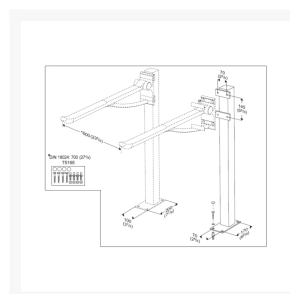

Independent 4 Life

£343.20 Inc. VAT

Pressalit PLUS Freestanding Column 945mm, for Fixed Height PLUS Support Arm

Product Code: R9430

Product Images

Description

The Pressalit freestanding column 945mm, for fixed height PLUS support arm. You should consider using this product if you use a freestanding toilet and want additional support, or your wall is too weak to attach a wall mounted grabrail and you want a high quality floor mounted freestanding column, the compatible support arms are R360085 and R360070. Constructed from steel and uses a rilsan surface material. Includes a flooring mounting kit. Grey.

Key benefits:

- Used for freestanding toilets and where it is not possible to wall mount a support arm
- Compatible support arms R360085xxx and R360070xxx

Technical details:

- Height (mm): 945
- Length of foot plate (mm): 200
- Width of foot plate (mm): 100
- Floor to top of rail (mm): 885
- Mounting plate height (mm): 145
- Mounting plate width (mm): 70

Warranty:

- 5 year manufacturer warranty

Please note:

- Includes mounting kit for floor
- Supplied with 4x LA3353 for attaching height your fixed height support arm

Additional Information

Manufacturer	Pressalit
Colour	Grey
Type	Free Standing Pillar for Fold-up Rail
Material	Mild Steel
Mounting	Floor
Adjustable	Fixed Height (No Adjustment)