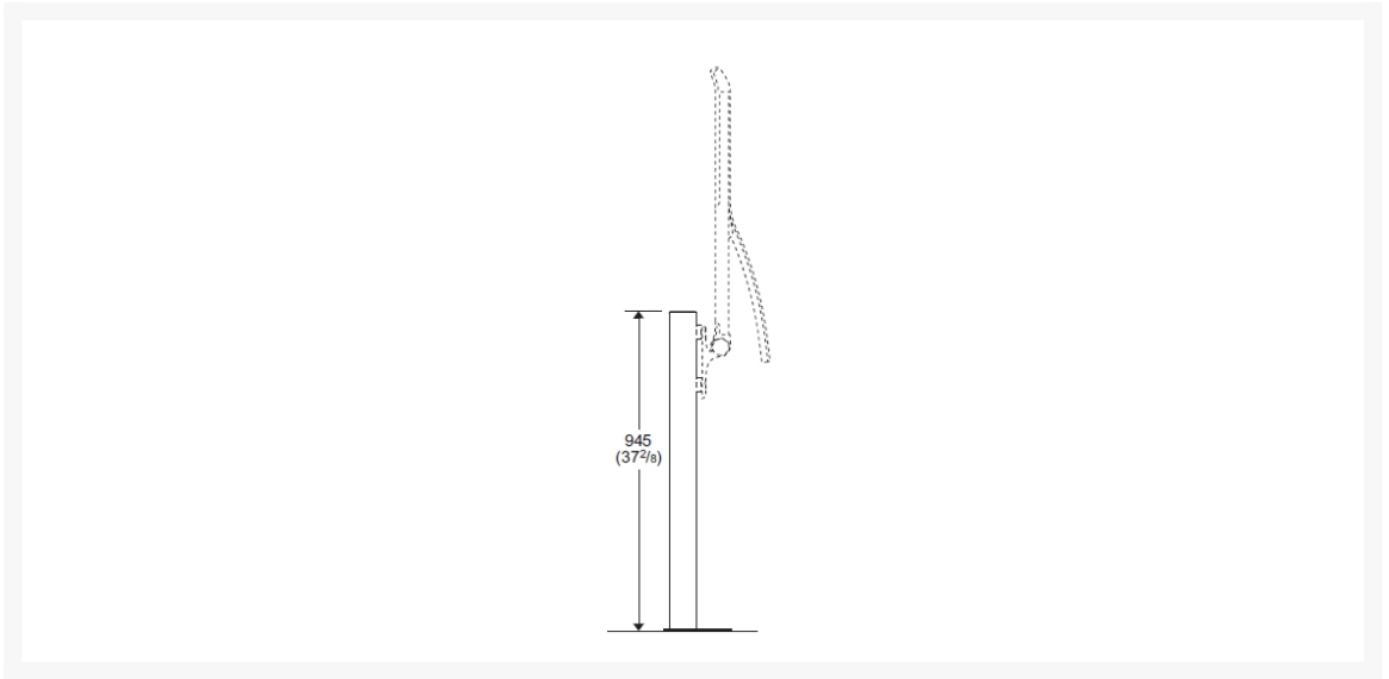

Independent 4 Life

£343.20 Inc. VAT

Pressalit PLUS Freestanding Column 945mm, for Fixed Height PLUS Support Arm

Product Code: R9430

Product Images

Description

The Pressalit freestanding column 945mm, for fixed height PLUS support arm. You should consider using this product if you use a freestanding toilet and want additional support, or your wall is too weak to attach a wall mounted grabrail and you want a high quality floor mounted freestanding column, the compatible support arms are R360085 and R360070. Constructed from steel and uses a rilsan surface material. Includes a flooring mounting kit. Grey.

Key benefits:

- Used for freestanding toilets and where it is not possible to wall mount a support arm
- Compatible support arms R360085xxx and R360070xxx

Technical details:

- Height (mm): 945
- Length of foot plate (mm): 200
- Width of foot plate (mm): 100
- Floor to top of rail (mm): 885
- Mounting plate height (mm): 145
- Mounting plate width (mm): 70

Warranty:

- 5 year manufacturer warranty

Please note:

- Includes mounting kit for floor
- Supplied with 4x LA3353 for attaching height your fixed height support arm

Additional Information

Manufacturer	Pressalit
Colour	Grey
Type	Free Standing Pillar for Fold-up Rail
Material	Mild Steel
Mounting	Floor
Adjustable	Fixed Height (No Adjustment)