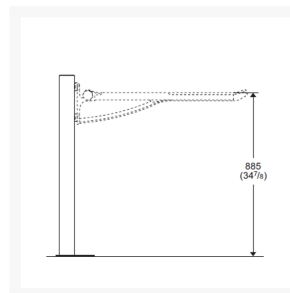

Independent 4 Life

£343.20 Inc. VAT

Pressalit PLUS Freestanding Column 945mm, for Fixed Height PLUS Support Arm

Product Code: R9430

Product Images

Description

The Pressalit freestanding column 945mm, for fixed height PLUS support arm. You should consider using this product if you use a freestanding toilet and want additional support, or your wall is too weak to attach a wall mounted grabrail and you want a high quality floor mounted freestanding column, the compatible support arms are R360085 and R360070. Constructed from steel and uses a rilsan surface material. Includes a flooring mounting kit. Grey.

Key benefits:

- Used for freestanding toilets and where it is not possible to wall mount a support arm
- Compatible support arms R360085xxx and R360070xxx

Technical details:

- Height (mm): 945
- Length of foot plate (mm): 200
- Width of foot plate (mm): 100
- Floor to top of rail (mm): 885
- Mounting plate height (mm): 145
- Mounting plate width (mm): 70

Warranty:

- 5 year manufacturer warranty

Please note:

- Includes mounting kit for floor
- Supplied with 4x LA3353 for attaching height your fixed height support arm

Additional Information

Manufacturer	Pressalit
Colour	Grey
Type	Free Standing Pillar for Fold-up Rail
Material	Mild Steel
Mounting	Floor
Adjustable	Fixed Height (No Adjustment)