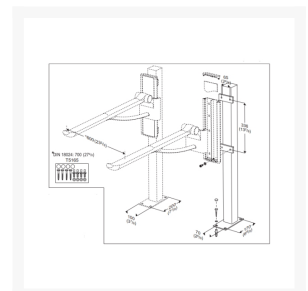

# Pressalit Freestanding Column 945mm, for Height ADJ PLUS Support Arm

£336.60 Inc. VAT

Product Code: R9431

## Description

---

The Pressalit freestanding column 945mm, for adjustable height PLUS support arm. You should consider using this product if you use a freestanding toilet and want additional support, or your wall is too weak to attach a wall mounted grabrail and you want a high quality floor mounted freestanding column, the compatible support arms are R360085 and R360070. Constructed from steel and uses a rilsan surface material. Includes a mounting kit for floor. Grey.

### Technical details:

- Height (mm): 945
- Length of foot plate (mm): 200
- Width of foot plate (mm): 100
- Floor to top of rail (mm): 684 - 925
- Mounting plate (mm): 336
- Mounting plate width (mm): 65
- Height Adjustable (mm): 240