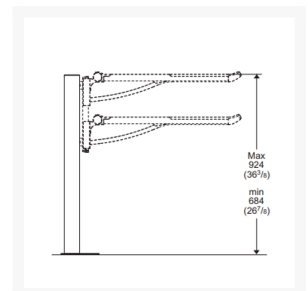

Product Images