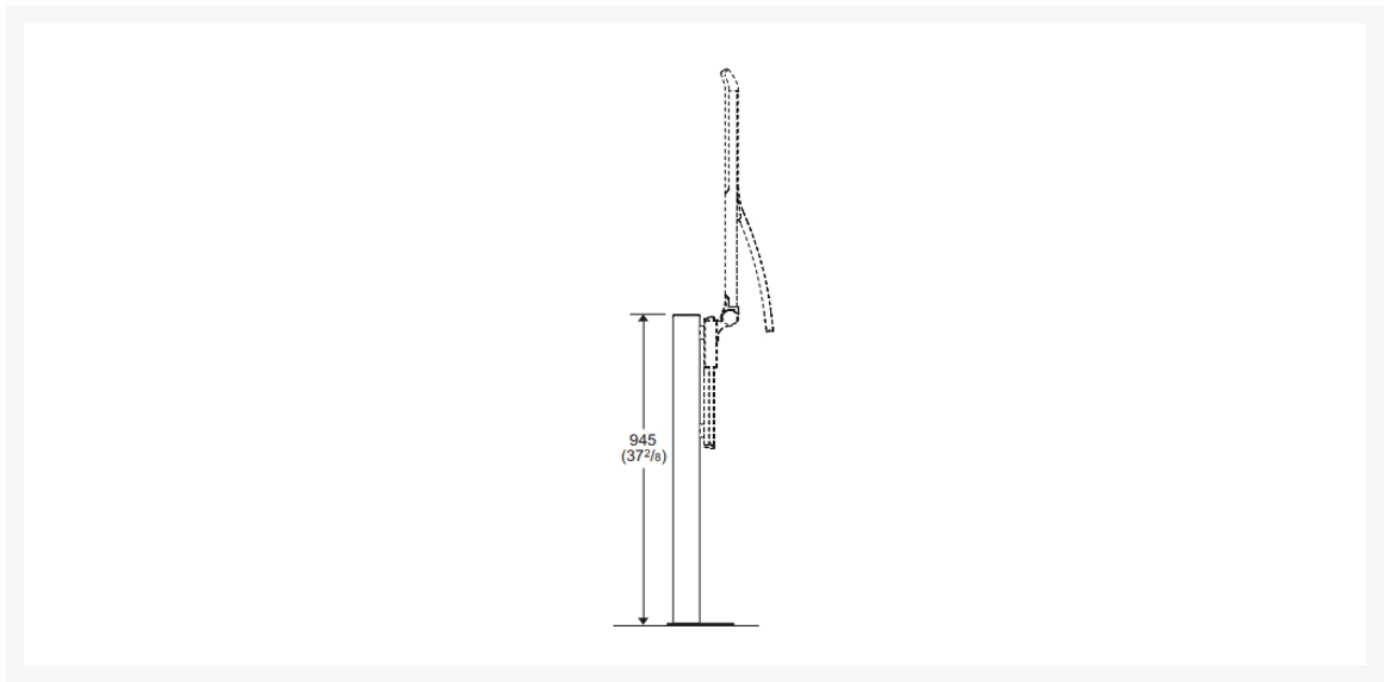

## Description

---

The Pressalit freestanding column 945mm, for adjustable height PLUS support arm. You should consider using this product if you use a freestanding toilet and want additional support, or your wall is too weak to attach a wall mounted grabrail and you want a high quality floor mounted freestanding column, the compatible support arms are R360085 and R360070. Constructed from steel and uses a rilsan surface material. Includes a mounting kit for floor. Grey.

### Technical details:

- Height (mm): 945
- Length of foot plate (mm): 200
- Width of foot plate (mm): 100
- Floor to top of rail (mm): 684 - 925
- Mounting plate (mm): 336
- Mounting plate width (mm): 65
- Height Adjustable (mm): 240