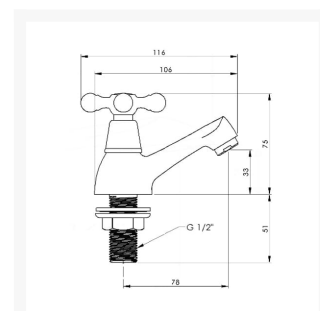

Independent 4 Life

AKW Cross Head Basin Taps (Pair)

£75.36 Inc. VAT

Product Code: 23629

Product Images

Description

AKW cross head basin taps (pair) features a traditional and timeless cross head design with hot and cold markers. Research has shown that taps designed with a cross head can help someone with dementia recognise their function because of long term familiarity, WRAS approved.

Approvals:

- WRAS approved

Technical details:

- Max inlet temperature: 290°C
- Min inlet pressure (Bar): 0.2 - 5.0 bar
- Connections: 1/2" fast open brass cartridge
- Finish: chrome plated
- Colour: chrome plated
- Zinc handles
- Brass internals