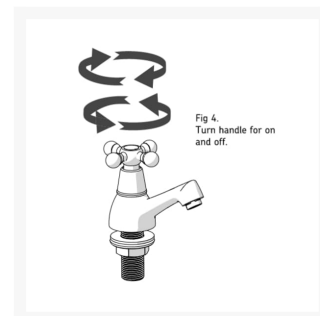

Independent 4 Life

AKW Cross Head Basin Taps (Pair)

£75.36 Inc. VAT

Product Code: 23629

Product Images

Description

AKW cross head basin taps (pair) features a traditional and timeless cross head design with hot and cold markers. Research has shown that taps designed with a cross head can help someone with dementia recognise their function because of long term familiarity, WRAS approved.

Approvals:

- WRAS approved

Technical details:

- Max inlet temperature: 290°C
- Min inlet pressure (Bar): 0.2 - 5.0 bar
- Connections: 1/2" fast open brass cartridge
- Finish: chrome plated
- Colour: chrome plated
- Zinc handles
- Brass internals