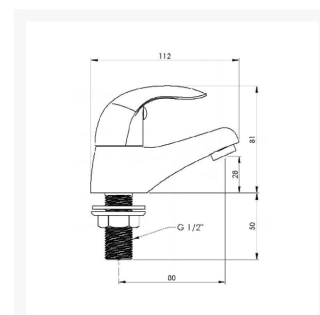

Independent 4 Life

AKW Denova Wash Basin Taps (Pair)

£132.50 Inc. VAT

Product Code: 23189

Product Images

Description

AKW denova wash basin taps (pair). This tap has 1/2" quarter headwork turn lever for users with limited dexterity. It comes with a flow limiter and waste clicker. WRAS approved.

Approvals:

- WRAS approved

Technical details:

- Min. inlet pressure (Bar): 0.2 - 5.0 bar
- Suitable for a basin with two tap holes
- 1/2" quarter turn headwork
- Flow limiter included
- Manufactured from brass
- Finish: chrome
- Colour: chrome