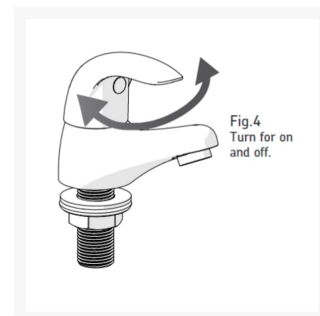

Independent 4 Life

AKW Denova Wash Basin Taps (Pair)

£132.50 Inc. VAT

Product Code: 23189

Product Images

Description

AKW denova wash basin taps (pair). This tap has 1/2" quarter headwork turn lever for users with limited dexterity. It comes with a flow limiter and waste clicker. WRAS approved.

Key benefits:

- Easy to use handles
- Flow limiter for water saving
- Easy to install flexitail fittings (non-pecs)

- Waste clicker included
- Colour temperature indicators on handles
- Suitable for low pressure and high pressure installations
- Matching AKW brassware available for washbasins and baths

Approvals:

- WRAS approved

Technical details:

- Min. inlet pressure (Bar): 0.2 - 5.0 bar
- Suitable for a basin with two tap holes
- 1/2" quarter turn headwork
- Flow limiter included
- Manufactured from brass
- Finish: chrome
- Colour: chrome