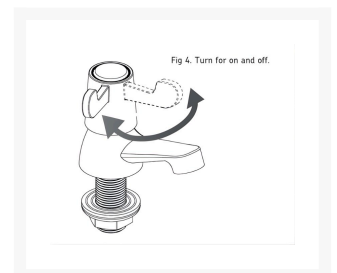

Independent 4 Life

AKW Lever Handle Basin Taps (Pair)

£31.86 Inc. VAT

Product Code: 23196CH

Product Images

Description

AKW lever washbasin taps (pair). The tap can be operated easily because of the 50mm long paddle levers by either hand or elbow and a 90 degree smooth and controlled operation.

Key benefits:

- Ease of use with closed fist or elbow

www.independent4life.co.uk | info@independent4life.co.uk | Tel: 0800 500 3001 | VAT No: 942447711

EORI GB942447711000

- Smooth controlled operation
- 50mm length lever for users with limited hand dexterity
- Temperature indicator ring
- Ceramic cartridge prevents water leakage
- Suitable for low pressure and high pressure installations

Approvals:

- WRAS approved

Technical details:

- Min. inlet pressure (Bar): 0.2 - 5.0 bar
- 1/2 inch (15mm) thread
- Ceramic cartridge
- Colour: chrome

Warranty:

- 1 Year manufacturer warranty

Please note:

- Isolating and non-return valves should be fitted (not supplied)
- This product must be installed in compliance with Water Bylaw Regulations
- Do not use abrasive cleaning chemicals or scouring cloths since it will affect the surface finish

Additional Information

Application	Basin
Tap Style	Pair Tap
Mounting	Basin
Operation	Turn with Lever
Water Pressure	Low, Normal Mains, High Pressure Systems
Approvals	WRAS Approved
Technologies	TMV a Recommended Extra