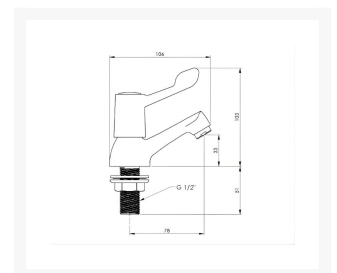

Independent 4 Life

AKW Lever Handle Basin Taps (Pair)

£31.86 Inc. VAT

Product Code: 23196CH

Product Images

Description

AKW lever washbasin taps (pair). The tap can be operated easily because of the 50mm long paddle levers by either hand or elbow and a 90 degree smooth and controlled operation.

Key benefits:

- Ease of use with closed fist or elbow

www.independent4life.co.uk | info@independent4life.co.uk | Tel: 0800 500 3001 | VAT No: 942447711

EORI GB942447711000

- Smooth controlled operation
- 50mm length lever for users with limited hand dexterity
- Temperature indicator ring
- Ceramic cartridge prevents water leakage
- Suitable for low pressure and high pressure installations

Approvals:

- WRAS approved

Technical details:

- Min. inlet pressure (Bar): 0.2 - 5.0 bar
- 1/2 inch (15mm) thread
- Ceramic cartridge
- Colour: chrome

Warranty:

- 1 Year manufacturer warranty

Please note:

- Isolating and non-return valves should be fitted (not supplied)
- This product must be installed in compliance with Water Bylaw Regulations
- Do not use abrasive cleaning chemicals or scouring cloths since it will affect the surface finish