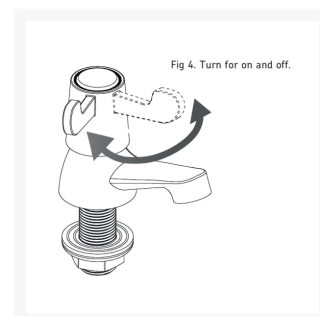

## Description

AKW lever wash basin taps (pair). The tap can be operated easily because of the 50mm long paddle levers by either hand or elbow and a 90 degree smooth and controlled operation.

### Key benefits:

- Ease of use with closed fist or elbow
- Smooth controlled operation
- 50mm length lever for users with limited hand dexterity

- Temperature indicator ring
- Ceramic cartridge prevents water leakage
- Suitable for low pressure and high pressure installations

**Approvals:**

- WRAS approved

**Technical details:**

- Min. inlet pressure (Bar): 0.2 - 5.0 bar
- 1/2 inch (15mm) thread
- Ceramic cartridge
- Colour: chrome

**Warranty:**

- 1 Year manufacturer warranty

**Please note:**