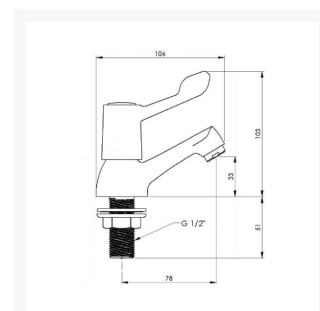

## Description

AKW lever wash basin taps (pair). The tap can be operated easily because of the 50mm long paddle levers by either hand or elbow and a 90 degree smooth and controlled operation.

**Approvals:**

- WRAS approved

**Technical details:**

- Min. inlet pressure (Bar): 0.2 - 5.0 bar
- 1/2 inch (15mm) thread
- Ceramic cartridge
- Colour: chrome

**Warranty:**

- 1 Year manufacturer warranty

**Please note:**