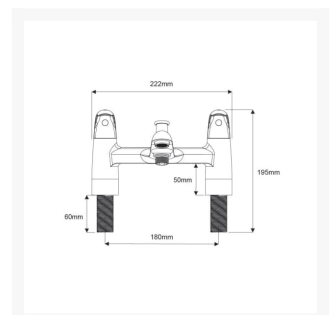

Independent 4 Life

AKW Denova Bath Shower Deck Mixer (no shower Kit)

£127.69 Inc. VAT

Product Code: 30816

Product Images

Description

AKW Denova bath shower mixer (excluding shower Kit). This product provides ease of use for both visually impaired and limited dexterity users with their handle design

Approvals:

- WRAS approved

Technical details:

- Min. inlet pressure: 0.2 bar dynamic
- Zinc handle
- Brass body
- Flow regulator
- Diverter
- Flow regulator included
- Finish: chrome
- Colour: chrome

Warranty:

- 1 year manufacturer warranty

Please note:

- This product must be installed in compliance with Water Regulations. You may need to fit the optional flow limiter to meet local requirements
- Hot and cold water supply pressures should be balanced, isolating and non-return valves should be fitted
- Access must be made available to the water supplies and fixings for future maintenance and servicing
- Minimum height from the outlet of the nozzle to the underside of the cold tank should be 1.8 metres to ensure adequate performance
- These taps should not be used with water pressures exceeding 5 bars