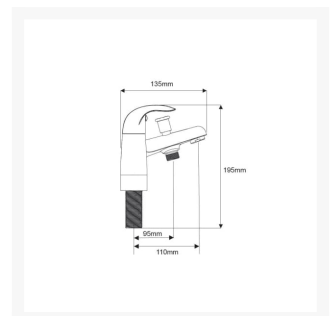

Independent 4 Life

AKW Denova Bath Shower Deck Mixer (no shower Kit)

£127.69 Inc. VAT

Product Code: 30816

Product Images

Description

AKW Denova bath shower mixer (excluding shower Kit). This product provides ease of use for both visually impaired and limited dexterity users with their handle design

- 1 year manufacturer warranty

Please note:

- This product must be installed in compliance with Water Regulations. You may need to fit the optional flow limiter to meet local requirements
- Hot and cold water supply pressures should be balanced, isolating and non-return valves should be fitted
- Access must be made available to the water supplies and fixings for future maintenance and servicing
- Minimum height from the outlet of the nozzle to the underside of the cold tank should be 1.8 metres to ensure adequate performance
- These taps should not be used with water pressures exceeding 5 bars