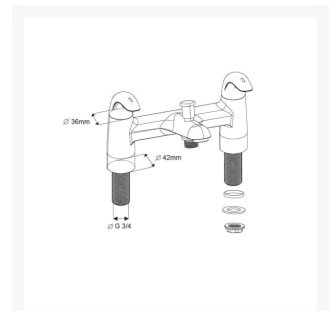

Independent 4 Life

AKW Denova Bath Shower Deck Mixer (no shower Kit)

£127.69 Inc. VAT

Product Code: 30816

Product Images

Description

AKW Denova bath shower mixer (excluding shower Kit). This product provides ease of use for both visually impaired and limited dexterity users with their handle design

Approvals:

- WRAS approved

Technical details:

- Min. inlet pressure: 0.2 bar dynamic
- Zinc handle
- Brass body
- Flow regulator
- Diverter
- Flow regulator included
- Finish: chrome
- Colour: chrome

Warranty:

- 1 year manufacturer warranty

Please note:

- This product must be installed in compliance with Water Regulations. You may need to fit the optional flow limiter to meet local requirements
- Hot and cold water supply pressures should be balanced, isolating and non-return valves should be fitted
- Access must be made available to the water supplies and fixings for future maintenance and servicing
- Minimum height from the outlet of the nozzle to the underside of the cold tank should be 1.8 metres to ensure adequate performance
- These taps should not be used with water pressures exceeding 5 bars

Additional Information

Manufacturer	AKW / Contour
Application	Bath, Shower
Tap Style	Bath Shower Mixer, Overflow Filler with Diverter
Mounting	Bath
Operation	Turn with Lever
Water Pressure	Low, Normal Mains, High Pressure Systems
Approvals	WRAS Approved