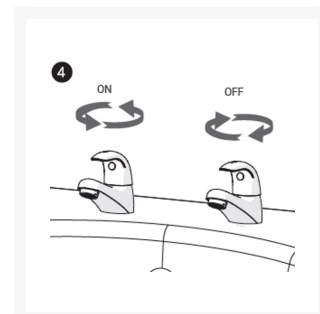

Independent 4 Life

AKW Denova Lever Bath Taps (Pair)

£111.64 Inc. VAT

Product Code: 30814

Product Images

Description

AKW denova wash bath taps (pair)

This tap has quarter headwork lever handles for users with limited dexterity. It comes with a flow limiter for water saving by preventing leakage. WRAS approved.