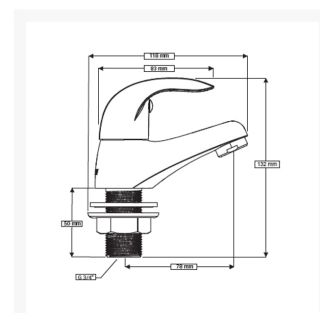

Independent 4 Life

AKW Denova Lever Bath Taps (Pair)

£111.64 Inc. VAT

Product Code: 30814

Product Images

Description

AKW denova wash bath taps (pair)

This tap has quarter headwork lever handles for users with limited dexterity. It comes with a flow limiter for water saving by preventing leakage. WRAS approved.

Key benefits:

- Easy to use handles
- Flow limiter for water saving

www.independent4life.co.uk | info@independent4life.co.uk | Tel: 0800 500 3001 | VAT No: 942447711

EORI GB942447711000

- Colour temperature indicators on handles
- Suitable for low pressure and high pressure installations
- Matching AKW brassware available for washbasins and baths

Approvals:

- WRAS approved

Technical details:

- Min. inlet pressure (Bar): 0.2 - 5.0 bar
- Zinc handle
- Brass body
- Flow regulator included
- Flow rate limiter included
- Finish: chrome
- Colour: chrome