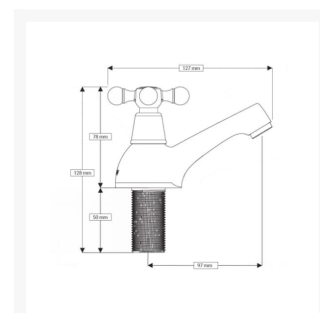

Independent 4 Life

AKW Cross Head Bath Taps (Pair)

£111.64 Inc. VAT

Product Code: 30815

Product Images

Description

AKW cross head basin taps (pair) features a traditional and timeless cross head design with hot and cold markers. Research has shown that taps designed with a cross head can often help someone with dementia recognise their function because of long term familiarity, WRAS approved.

Approvals:

- WRAS approved

Technical details:

- Min. inlet pressure (Bar): 0.2 - 5.0 bar
- Zinc cross head handles
- Brass internals
- Finish: chrome plated
- Colour: chrome plated

Warranty:

- 1 Year manufacturer warranty