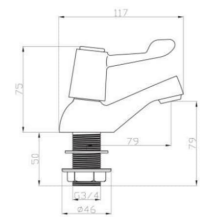

Independent 4 Life

AKW Lever Handle Bath Taps (Pair)

£111.64 Inc. VAT

Product Code: 30848

Product Images

Description

AKW lever handle bath taps (pair).

The tap has a quarter turn so it can be operated easily by either hand or elbow from the lever handle that also provides smooth operation for ease of use making it ideal for those with limited dexterity, WRAS approved.

Key benefits:

- Ease of use with closed fist or elbow

www.independent4life.co.uk | info@independent4life.co.uk | Tel: 0800 500 3001 | VAT No: 942447711

EORI GB942447711000

- Lever designed for users with limited dexterity
- Temperature indicator ring
- Ceramic cartridge to prevent water leakage
- Matching AKW brassware available for washbasins and baths

Approvals:

- WRAS approved

Technical details:

- Min. inlet pressure (Bar): 0.2
- 3/4 inch (22mm) thread
- Finish: chrome
- Colour: chrome
- Ceramic cartridge

Warranty:

- 1 Year manufacturer warranty

Please note: