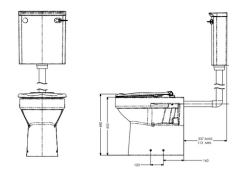

Independent 4 Life

AKW Contemporary Low Level Doc M Pack 8 - Stainless Steel

£980.40 Inc. VAT

Product Code: 28316SS

Product Images

Description

The AKW Contemporary Low Level Doc M pack 8 - provides a contemporary aesthetic, whilst providing all the products that you will need. Comes with a grey padded back rest, offering the user additional comfort. The cistern can be easily operated, which is ideal for those with limited dexterity.

Rimless toilet seat, offers improved hygiene levels by reducing bacteria build up and making it easier to clean.

Key benefits This Low-level pack consists of:

1x Monobloc mixer tap

Water-saving

- 3/6 litre flush options
- 4x 600mm stainless steel grab rails
- 1x 450mm stainless steel straight grab rail
- 1 x grey padded backrest
- 1x 400mm Basin with two tap holes
- 1x Waste water trap
- See the PDF drawings for more information