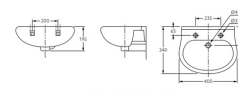

Product Images

Description

The AKW Contemporary Low Level Doc M pack 8 - provides a contemporary aesthetic, whilst providing all the products that you will need. Comes with a grey padded back rest, offering the user additional comfort. The cistern can be easily operated, which is ideal for those with limited dexterity.

Rimless toilet seat, offers improved hygiene levels by reducing bacteria build up and making it easier to clean.