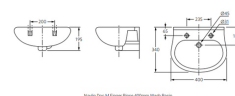

Product Images

Description

The AKW Contemporary Close-Coupled Level Doc M pack 7 - provides a contemporary aesthetic, whilst providing all the products that you will need. Comes with a grey padded back rest, offering the user additional comfort. The cistern can be easily operated, which is ideal for those with limited dexterity.

Rimless toilet seat, offers improved hygiene levels by reducing bacteria build up and making it easier to clean.