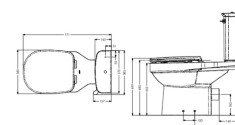

Product Images

Description

The AKW Contemporary Close-Coupled Level Doc M pack 7 - provides a contemporary aesthetic, whilst providing all the products that you will need. Comes with a grey padded back rest, offering the user additional comfort. The cistern can be easily operated, which is ideal for those with limited dexterity.

Rimless toilet seat, offers improved hygiene levels by reducing bacteria build up and making it easier to clean.