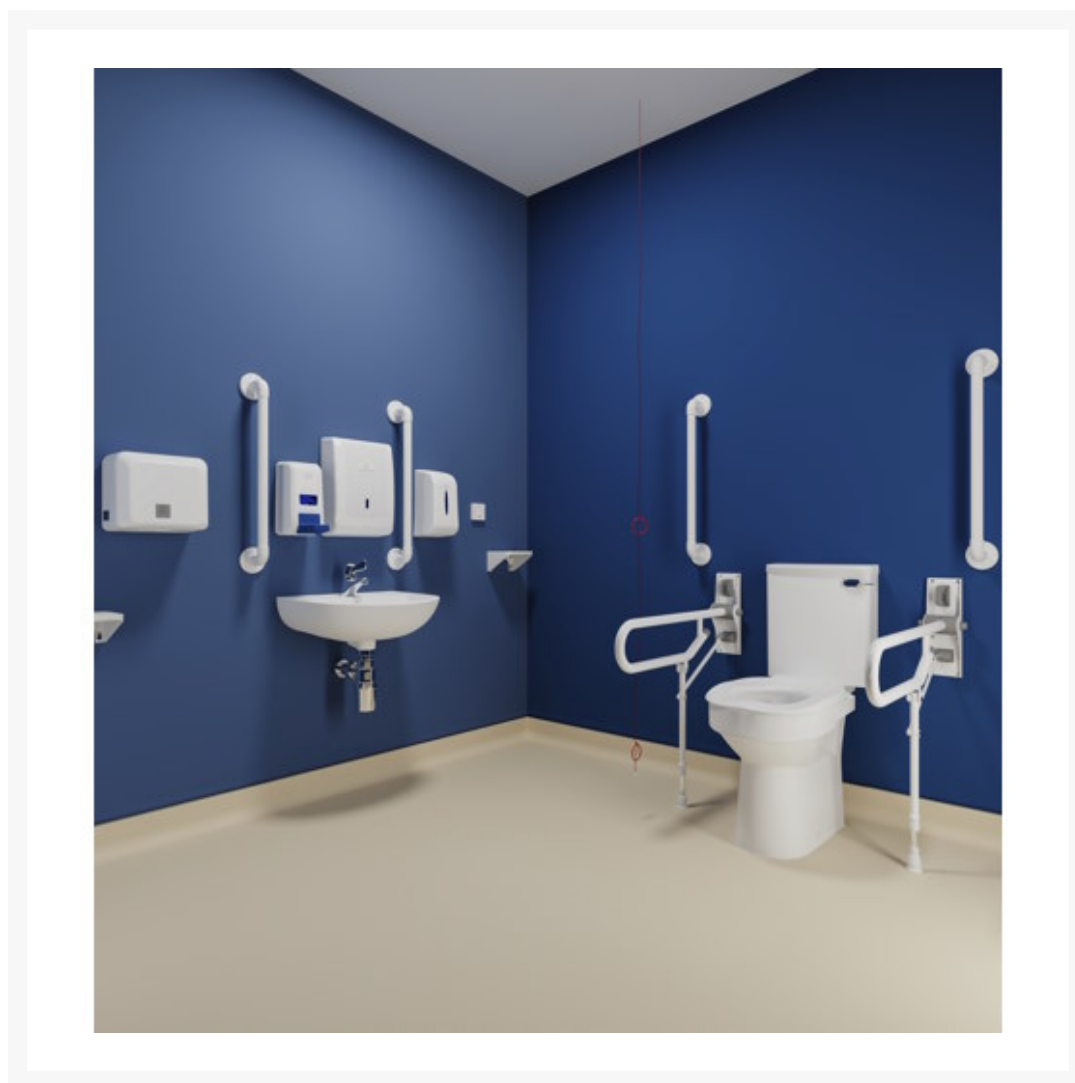

Independent 4 Life

AKW Peninsular Doc M Pack 9 - Choice of Colour

From: £1,285.20
To: £1,285.20
Inc. VAT

Product Code: 28317F

Product Images