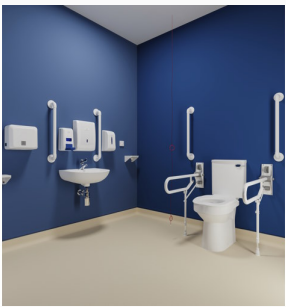

£1,071.00

AKW Doc M pack, with close coupled WC pan and cistern, 4x 600mm straight grab rails, 1x 450mm straight grab rail, fold-up rail with adjustable leg, 400mm Navlin basin with one tap hole, thermostatic mixer tap. Water saving, due to its low level cistern with spatula lever flush, screw-down lid and flush pipe. Rails have a uPVC fluted white finish.

AKW - 28317FBU - Fluted Blue

£1,071.00

AKW Doc M pack, with close coupled WC pan and cistern, 4x 600mm straight grab rails, 1x 450mm straight grab rail, fold-up rail with adjustable leg, 400mm Navlin basin with one tap hole, thermostatic mixer tap. Water saving, due to its low level cistern with spatula lever flush, screw-down lid and flush pipe. Rails have a uPVC fluted blue finish.

Description

The AKW Peninsular Doc M pack provides all the features required in the Document M. Featuring a close coupled WC with lever flush.

TMV3 WRAS approved thermostatic mixer tap.

Rimless toilet seat, offers improved hygiene levels by reducing bacteria build up and making it easier to clean.

Key benefits This Peninsular pack consists of:

- TMV3 approved thermostatic mixer tap
- 480mm raised-height, close coupled toilet pan with a 750mm projection to aid side transfer
- 3/6 litre flush options
- 4x 600mm Blue or White uPVC fluted grab rails
- 1x 450mm Blue or White uPVC fluted straight grab rail
- 1x 550mm Naviln wash basin with one tap hole
- 1x TMV3 WRAS approved thermostatic mixer tap
- 1x Waste water trap
- **Doc M accessory pack:**
 - 1x Small shelf
 - 1x Large shelf
 - 2x Contrasting blue clothes hooks
 - 1x Alarm pull cord