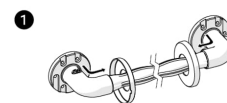

Product Images

Remove bracket covers.