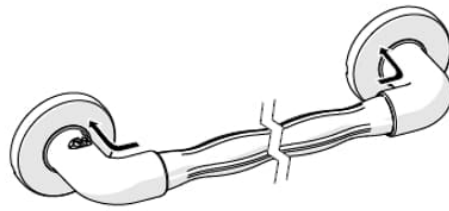

Independent 4 Life

AKW 300x32mm Natural Grip Plastic Grab Rail - Blue

£10.39 Inc. VAT

Product Code: 01600BU

Product Images

Remove bracket covers.

Hold the grab rail in position ensuring that it is level & mark the position of the holes.

Check for pipes or cables before drilling. Drill & secure in place using the appropriate tools and wall fixings.

4

Do not overtighten wall fixings.
Secure bracket covers in place.

Description

AKW 300x32mm natural grip plastic blue grab rail. Constructed from a core of stainless steel and wrapped in polypropylene designed with an ergonomically distinctive grip this provides a comfortable and easy grip, five fixing points with captive flange covers provides added strength and security alongside an improved overall finish. 46mm rail to wall clearance allows for users with limited dexterity to be able to support themselves.

Key benefits:

- Ergonomically designed grip
- Polypropylene has a unique warm feel for comfort
- Stainless steel rust proof core
- 5 Fixing points for added strength and security
- Captive flange covers to improve the overall finish
- Easy installation as no electrical earthing is required

Technical details:

- Overall length (mm): 300
- Height (mm): 46
- Rail diameter (mm): 32
- Rail to wall clearance (mm): 46
- Concealed fixings
- Maximum load of 125kg / 19.5 stone this refers to grabrail only
- Outer wrapping: polypropylene
- Core: stainless steel
- Colour: blue