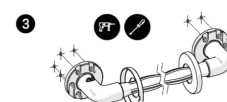

Independent 4 Life

AKW 300x32mm Natural Grip Plastic Grab Rail - Blue

£10.39 Inc. VAT

Product Code: 01600BU

Product Images

Remove bracket covers.