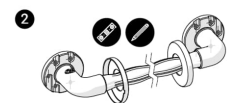

Independent 4 Life

AKW 300x32mm Natural Grip Plastic Grab Rail - Blue

£10.39 Inc. VAT

Product Code: 01600BU

Product Images

Remove bracket covers.