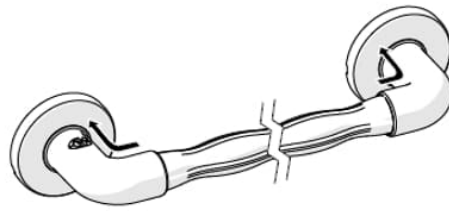

Independent 4 Life

AKW 300x32mm Natural Grip Plastic Grab Rail - White

£9.44 Inc. VAT

Product Code: 01600WH

Product Images

Remove bracket covers.

Hold the grab rail in position ensuring that it is level & mark the position of the holes.

Check for pipes or cables before drilling. Drill & secure in place using the appropriate tools and wall fixings.

4

Do not overtighten wall fixings.
Secure bracket covers in place.

Description

AKW 300x32mm natural grip plastic white grab rail. Constructed from a core of stainless steel and wrapped in polypropylene designed with an ergonomically distinctive grip this provides a comfortable and easy grip, five fixing points with captive flange covers provides added strength and security alongside an improved overall finish. 46mm rail to wall clearance allows for users with limited dexterity to be able to support themselves.

Key benefits:

- Ergonomically designed grip
- Polypropylene has a unique warm feel for comfort
- Stainless steel rust proof core
- 5 Fixing points for added strength and security
- Captive flange covers to improve the overall finish
- Easy installation as no electrical earthing is required

Technical details:

- Overall length (mm): 300
- Height (mm): 46
- Rail diameter (mm): 32
- Rail to wall clearance (mm): 46
- Concealed fixings
- Maximum load of 125kg / 19.5 stone this refers to grabrail only
- Outer wrapping: polypropylene
- Core: stainless steel
- Colour: white