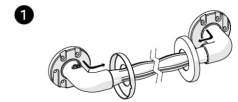

Product Images

Remove bracket covers.