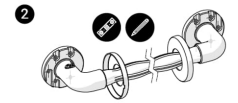

Independent 4 Life

AKW 300x32mm Natural Grip Plastic Grab Rail - White

£9.44 Inc. VAT

Product Code: 01600WH

Product Images

Remove bracket covers.