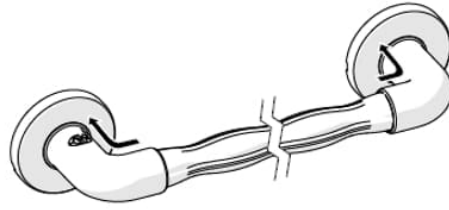

## Product Images

Remove bracket covers.

Hold the grab rail in position ensuring that it is level & mark the position of the holes.

Check for pipes or cables before drilling. Drill & secure in place using the appropriate tools and wall fixings.

4

Do not overtighten wall fixings.  
Secure bracket covers in place.

## Description

---

AKW 450x32mm natural grip plastic blue grab rail. Constructed from a core of stainless steel and wrapped in polypropylene designed with an ergonomically distinctive grip this provides a comfortable and easy grip, five fixing points with captive flange covers provides added strength and security alongside an improved overall finish. 46mm rail to wall clearance allows for users with limited dexterity to be able to support themselves.