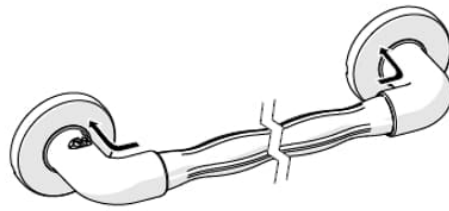

Independent 4 Life

AKW 450x32mm Natural Grip Plastic Grab Rail - White

£12.59 Inc. VAT

Product Code: 01610WH

Product Images

Remove bracket covers.

Hold the grab rail in position ensuring that it is level & mark the position of the holes.

Check for pipes or cables before drilling. Drill & secure in place using the appropriate tools and wall fixings.

4

Do not overtighten wall fixings.
Secure bracket covers in place.

Description

AKW 450x32mm natural grip plastic white grab rail. Constructed from a core of stainless steel and wrapped in polypropylene designed with an ergonomically distinctive grip this provides a comfortable and easy grip, five fixing points with captive flange covers provides added strength and security alongside an improved overall finish. 46mm rail to wall clearance allows for users with limited dexterity to be able to support themselves.

Key benefits:

- Ergonomically designed grip
- Polypropylene has a unique warm feel for comfort
- Stainless steel rust proof core
- 5 Fixing points for added strength and security
- Captive flange covers to improve the overall finish
- Easy installation as no electrical earthing is required

Technical details:

- Overall length (mm): 450
- Height (mm): 46
- Rail diameter (mm): 32
- Rail to wall clearance (mm): 46
- Concealed fixings
- Maximum load of 125kg / 19.5 stone this refers to grabrail only
- Outer wrapping: polypropylene
- Core: stainless steel
- Colour: white