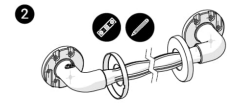

Independent 4 Life

AKW 450x32mm Natural Grip Plastic Grab Rail - White

£12.59 Inc. VAT

Product Code: 01610WH

Product Images

Remove bracket covers.