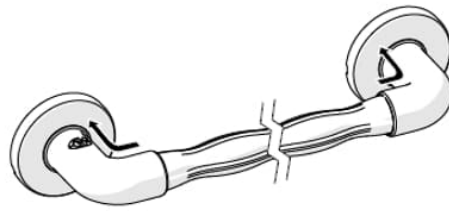

Independent 4 Life

AKW 600x32mm Natural Grip Plastic Grab Rail - Blue

£18.04 Inc. VAT

Product Code: 01620BU

Product Images

Remove bracket covers.

Hold the grab rail in position ensuring that it is level & mark the position of the holes.

Check for pipes or cables before drilling. Drill & secure in place using the appropriate tools and wall fixings.

4

Do not overtighten wall fixings.
Secure bracket covers in place.

Description

AKW 600x32mm natural grip plastic blue grab rail. Constructed from a core of stainless steel and wrapped in polypropylene designed with an ergonomically distinctive grip this provides a comfortable and easy grip, five fixing points with captive flange covers provides added strength and security alongside an improved overall finish. 46mm rail to wall clearance allows for users with limited dexterity to be able to support themselves.

Key benefits:

- Ergonomically designed grip
- Polypropylene has a unique warm feel for comfort
- Stainless steel rust proof core
- 5 Fixing points for added strength and security
- Captive flange covers to improve the overall finish
- Easy installation as no electrical earthing is required

Technical details:

- Overall length (mm): 600
- Height (mm): 46
- Rail diameter (mm): 32
- Rail to wall clearance (mm): 46
- Concealed fixings
- Maximum load of 125kg / 19.5 stone this refers to grabrail only
- Outer wrapping: polypropylene
- Core: stainless steel
- Colour: blue