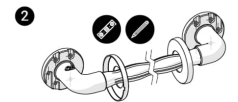

Independent 4 Life

AKW 600x32mm Natural Grip Plastic Grab Rail - Blue

£18.04 Inc. VAT

Product Code: 01620BU

Product Images

Remove bracket covers.