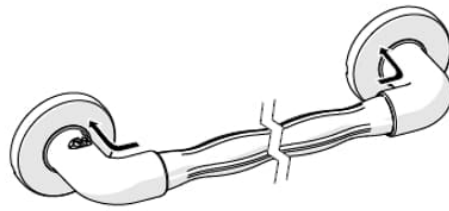

## Product Images

Remove bracket covers.

Hold the grab rail in position ensuring that it is level & mark the position of the holes.

Check for pipes or cables before drilling. Drill & secure in place using the appropriate tools and wall fixings.

4

Do not overtighten wall fixings.  
Secure bracket covers in place.

## Description

---

AKW 600x32mm natural grip plastic white grab rail. Constructed from a core of stainless steel and wrapped in polypropylene designed with an ergonomically distinctive grip this provides a comfortable and easy grip, five fixing points with captive flange covers provides added strength and security alongside an improved overall finish. 46mm rail to wall clearance allows for users with limited dexterity to be able to support themselves.