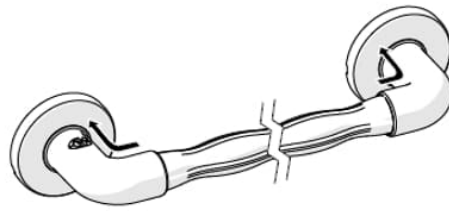

Independent 4 Life

AKW 300x35mm Natural Grip Plastic Grab Rail - Blue

£11.32 Inc. VAT

Product Code: 01650BU

Product Images

Remove bracket covers.

Hold the grab rail in position ensuring that it is level & mark the position of the holes.

Check for pipes or cables before drilling. Drill & secure in place using the appropriate tools and wall fixings.

4

Do not overtighten wall fixings.
Secure bracket covers in place.

Description

AKW 300x35mm natural grip plastic blue grab rail. Constructed from a core of stainless steel and wrapped in polypropylene designed with an ergonomically distinctive grip this provides a comfortable and easy grip, five fixing points with captive flange covers provides added strength and security alongside an improved overall finish. 46mm rail to wall clearance allows for users with limited dexterity to be able to support themselves.

Key benefits:

- Ergonomically designed grip
- Polypropylene has a unique warm feel for comfort
- Stainless steel rust proof core
- 5 Fixing points for added strength and security
- Captive flange covers to improve the overall finish
- Easy installation as no electrical earthing is required

Technical details:

- Overall length (mm): 300
- Height (mm): 46
- Rail diameter (mm): 35
- Rail to wall clearance (mm): 46
- Concealed fixings
- Maximum load of 125kg / 19.5 stone this refers to grabrail only
- Outer wrapping: polypropylene
- Core: stainless steel
- Colour: blue