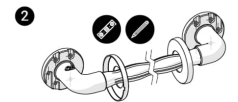

Independent 4 Life

AKW 300x35mm Natural Grip Plastic Grab Rail - Blue

£11.32 Inc. VAT

Product Code: 01650BU

Product Images

Remove bracket covers.