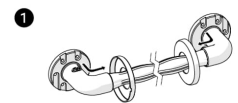

Product Images

Remove bracket covers.