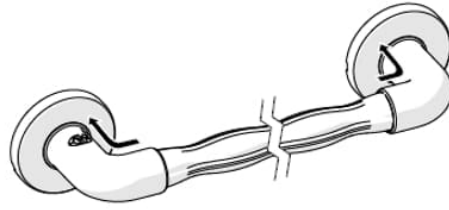

## Product Images

Remove bracket covers.

Hold the grab rail in position ensuring that it is level & mark the position of the holes.

Check for pipes or cables before drilling. Drill & secure in place using the appropriate tools and wall fixings.

4

Do not overtighten wall fixings.  
Secure bracket covers in place.

## Description

---

AKW 300x35mm natural grip plastic white grab rail. Constructed from a core of stainless steel and wrapped in polypropylene designed with an ergonomically distinctive grip this provides a comfortable and easy grip, five fixing points with captive flange covers provides added strength and security alongside an improved overall finish. 46mm rail to wall clearance allows for users with limited dexterity to be able to support themselves.