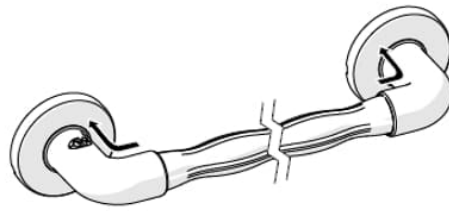

## Product Images

Remove bracket covers.

Hold the grab rail in position ensuring that it is level & mark the position of the holes.

Check for pipes or cables before drilling. Drill & secure in place using the appropriate tools and wall fixings.

4

Do not overtighten wall fixings.  
Secure bracket covers in place.

## Description

---

AKW 450x35mm natural grip plastic blue grab rail. Constructed from a core of stainless steel and wrapped in polypropylene designed with an ergonomically distinctive grip this provides a comfortable and easy grip, five fixing points with captive flange covers provides added strength and security alongside an improved overall finish. 46mm rail to wall clearance allows for users with limited dexterity to be able to support themselves.