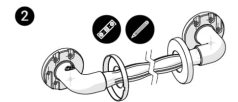

Independent 4 Life

AKW 450x35mm Natural Grip Plastic Grab Rail - Blue

£14.53 Inc. VAT

Product Code: 01660BU

Product Images

Remove bracket covers.