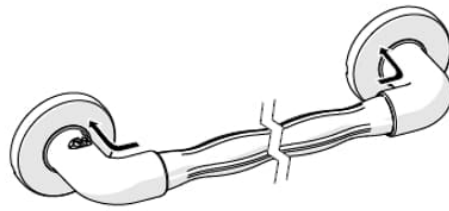

Independent 4 Life

AKW 450x35mm Natural Grip Plastic Grab Rail - White

£13.58 Inc. VAT

Product Code: 01660WH

Product Images

Remove bracket covers.

Hold the grab rail in position ensuring that it is level & mark the position of the holes.

Check for pipes or cables before drilling. Drill & secure in place using the appropriate tools and wall fixings.

4

Do not overtighten wall fixings.
Secure bracket covers in place.

Description

AKW 450x35mm natural grip plastic white grab rail. Constructed from a core of stainless steel and wrapped in polypropylene designed with an ergonomically distinctive grip this provides a comfortable and easy grip, five fixing points with captive flange covers provides added strength and security alongside an improved overall finish. 46mm rail to wall clearance allows for users with limited dexterity to be able to support themselves.

Key benefits:

- Ergonomically designed grip
- Polypropylene has a unique warm feel for comfort
- Stainless steel rust proof core
- 5 Fixing points for added strength and security
- Captive flange covers to improve the overall finish
- Easy installation as no electrical earthing is required

Technical details:

- Overall length (mm): 450
- Height (mm): 46
- Rail diameter (mm): 35
- Rail to wall clearance (mm): 46
- Concealed fixings
- Maximum load of 125kg / 19.5 stone this refers to grabrail only
- Outer wrapping: polypropylene
- Core: stainless steel
- Colour: white