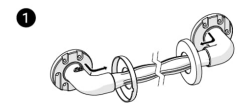

Product Images

Remove bracket covers.