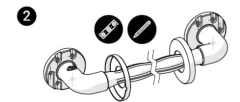

Independent 4 Life

AKW 450x35mm Natural Grip Plastic Grab Rail - White

£13.58 Inc. VAT

Product Code: 01660WH

Product Images

Remove bracket covers.